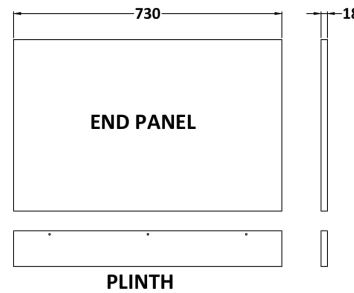

### Product Dimensions

Height (mm):	560
Width (mm):	730
Depth (mm):	36
Nett Weight (kg):	8.6

### Packaging Dimensions

Height (mm):	30
Width (mm):	590
Depth (mm):	760
Gross Weight (kg):	8.9

### Outer Box Dimensions (If Applicable)

Height (mm):	
Width (mm):	
Depth (mm):	
Gross Weight (kg):	
Barcode:	5055275861226