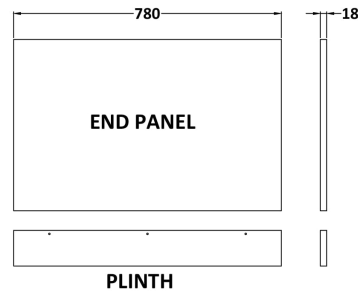

Sales Code: MPC413

Description: 800mm Bath End Panel

### Product Dimensions

Height (mm):	560
Width (mm):	780
Depth (mm):	36
Nett Weight (kg):	5.5

### Packaging Dimensions

Height (mm):	30
Width (mm):	590
Depth (mm):	810
Gross Weight (kg):	5.58

### Outer Box Dimensions (If Applicable)

Height (mm):	
Width (mm):	
Depth (mm):	
Gross Weight (kg):	
Barcode:	5055275861233