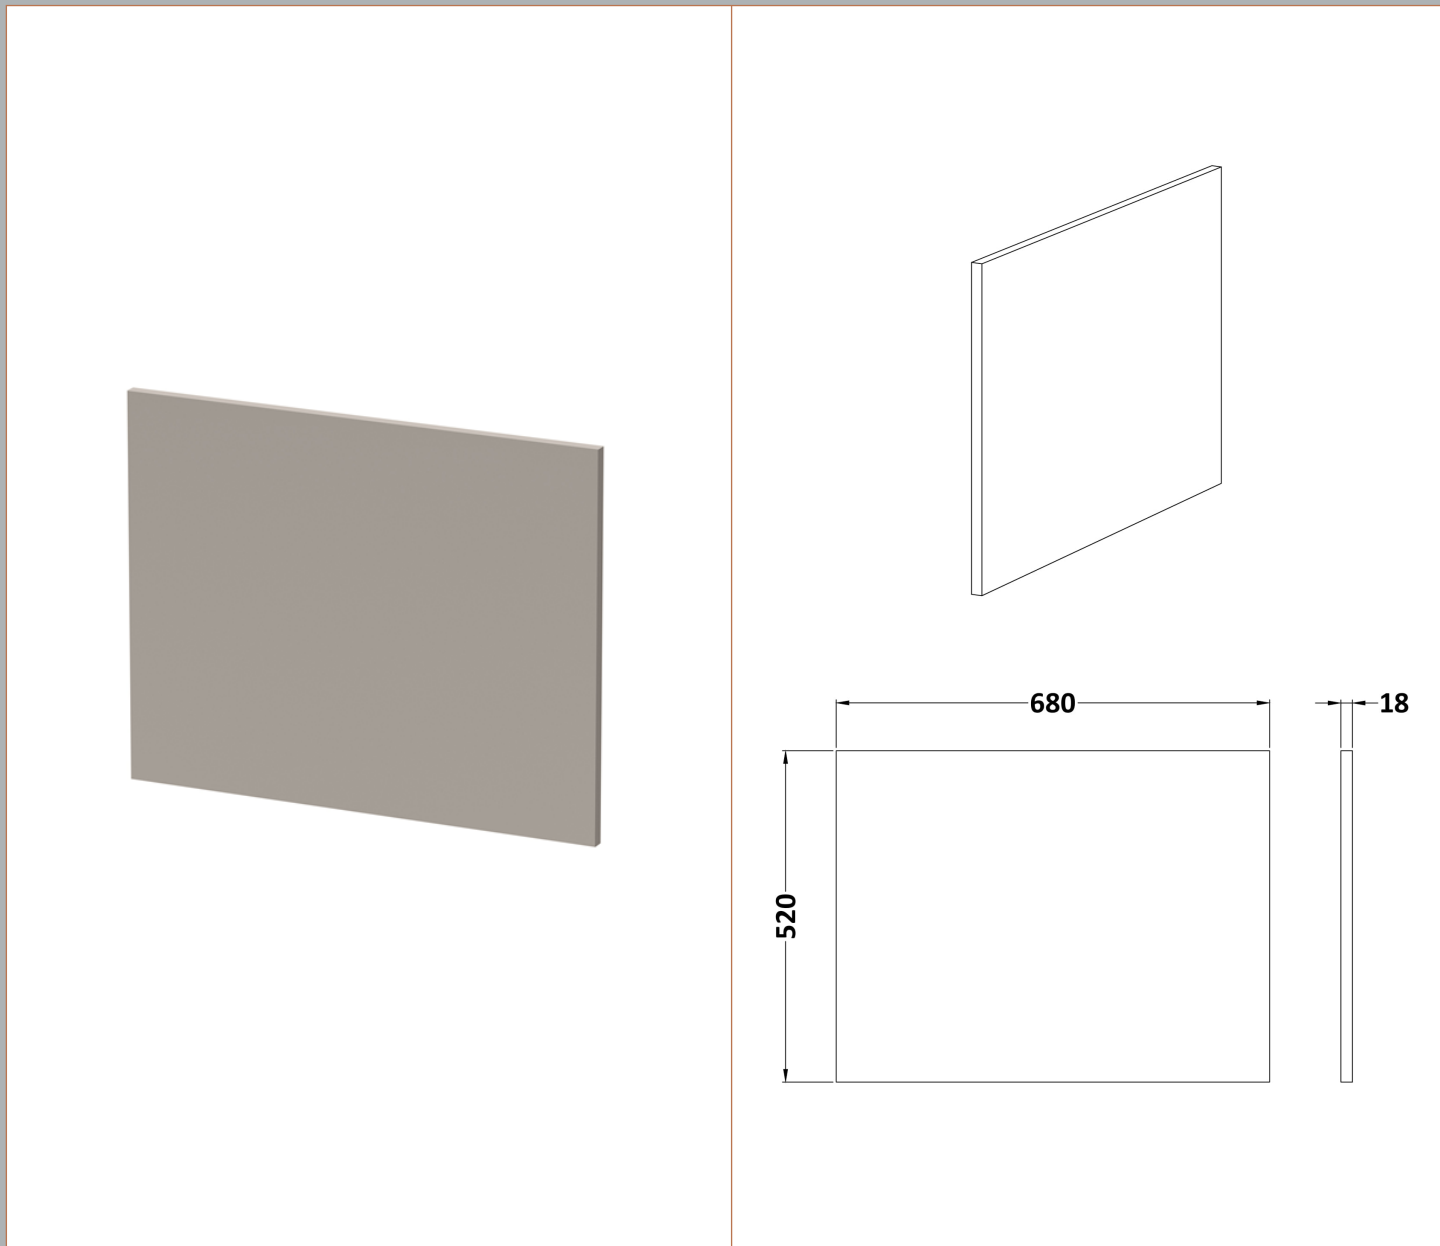

Sales Code: MPC431

Description: Square Shower Bath End Panel

**Product Dimensions**

Height (mm):	520
Width (mm):	680
Depth (mm):	18
Nett Weight (kg):	8.5

**Packaging Dimensions**

Height (mm):	30
Width (mm):	540
Depth (mm):	700
Gross Weight (kg):	8.5

**Packaging Data**

Box Colour:	Brown Cardboard Box
Box Qty:	1
Label Size:	100 x 50
Label Colour:	White Label
Label Qty:	1

**Outer Box Dimensions (If Applicable)**

Height (mm):	
Width (mm):	
Depth (mm):	
Gross Weight (kg):	
Barcode:	5055275861257

**Product Details**

Country of Origin:	United Kingdom
Fitting Instruction:	No
CE & UKCA:	N/A
FSC Certified Materials:	Yes
Colour:	Stone Grey
Construction Method:	Cam & Wood Dowel
Construction Type:	Flat-Pack
Cabinet Finish:	Not Applicable
Fascia Finish:	MFC Smooth Matt
Cabinet Thickness (mm):	
Fascia Thickness (mm):	18
Drawer Included:	Not Applicable
Drawer Type:	Not Applicable
No of Shelves:	Not Applicable
Hinge Type:	Not Applicable
Hinge Included:	Not Applicable
Adjustable Legs:	Not Applicable
Fixings Included:	Yes
Handle Style:	Not Applicable
Waste Shroud:	Not Applicable
Handle Included:	Not Applicable
Handle Type:	Not Applicable