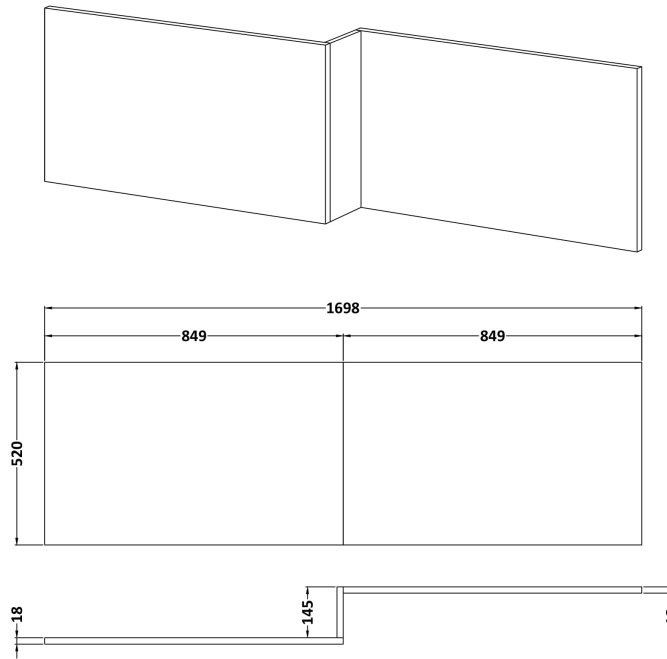

Sales Code: MPC435

Description: Square Shower Bath Front Panel

### Product Dimensions

Height (mm):	520
Width (mm):	1698
Depth (mm):	163
Nett Weight (kg):	20.7

### Packaging Dimensions

Height (mm):	50
Width (mm):	540
Depth (mm):	1010
Gross Weight (kg):	20.7

### Outer Box Dimensions (If Applicable)

Height (mm):	
Width (mm):	
Depth (mm):	
Gross Weight (kg):	
Barcode:	5055275861240