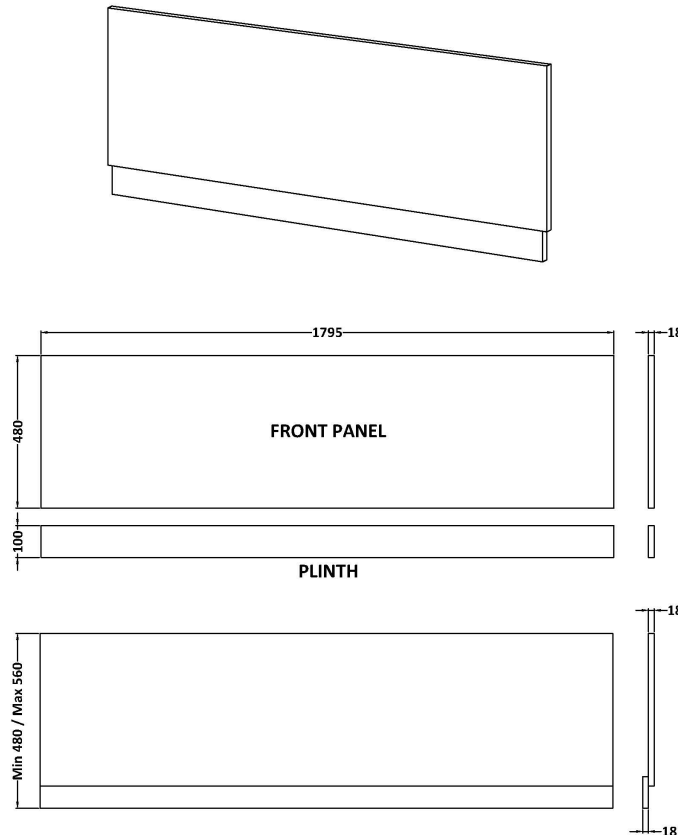

Sales Code: MPC607

Description: 1800mm Bath Front Panel

Product Dimensions

Height (mm):	560
Width (mm):	1795
Depth (mm):	36
Nett Weight (kg):	18.8

Packaging Dimensions

Height (mm):	30
Width (mm):	590
Depth (mm):	1810
Gross Weight (kg):	18.8

Packaging Data

Box Colour:	Brown Cardboard Box
Box Qty:	1
Label Size:	100 x 50
Label Colour:	White Label
Label Qty:	1

Outer Box Dimensions (If Applicable)

Height (mm):	
Width (mm):	
Depth (mm):	
Gross Weight (kg):	
Barcode:	5055275881477

Product Details

Country of Origin:	United Kingdom
Fitting Instruction:	No
CE & UKCA:	N/A
FSC Certified Materials:	Yes
Colour:	Natural Oak
Construction Method:	Screws Only
Construction Type:	Flat-Pack
Cabinet Finish:	Not Applicable
Fascia Finish:	MFC Textured Woodgrain
Cabinet Thickness (mm):	
Fascia Thickness (mm):	18
Drawer Included:	Not Applicable
Drawer Type:	Not Applicable
No of Shelves:	Not Applicable
Hinge Type:	Not Applicable
Hinge Included:	Not Applicable
Adjustable Legs:	Not Applicable
Fixings Included:	Yes
Handle Style:	Not Applicable
Waste Shroud:	Not Applicable
Handle Included:	Not Applicable
Handle Type:	Not Applicable