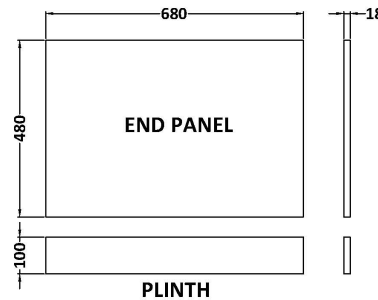

Sales Code: MPC611

Description: 700mm Bath End Panel

Product Dimensions

Height (mm):	560
Width (mm):	680
Depth (mm):	36
Nett Weight (kg):	4.5

Packaging Dimensions

Height (mm):	30
Width (mm):	590
Depth (mm):	710
Gross Weight (kg):	4.9

Packaging Data

Box Colour:	Brown Cardboard Box
Box Qty:	1
Label Size:	100 x 50
Label Colour:	White Label
Label Qty:	1

Outer Box Dimensions (If Applicable)

Height (mm):	
Width (mm):	
Depth (mm):	
Gross Weight (kg):	
Barcode:	5055275881484