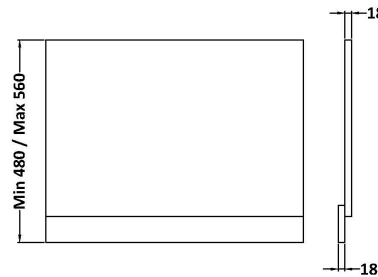

Sales Code: MPC611

Description: 700mm Bath End Panel

Product Dimensions

Height (mm):	560
Width (mm):	680
Depth (mm):	36
Nett Weight (kg):	4.5

Packaging Dimensions

Height (mm):	30
Width (mm):	590
Depth (mm):	710
Gross Weight (kg):	4.9

Packaging Data

Box Colour:	Brown Cardboard Box
Box Qty:	1
Label Size:	100 x 50
Label Colour:	White Label
Label Qty:	1

Outer Box Dimensions (If Applicable)

Height (mm):	
Width (mm):	
Depth (mm):	
Gross Weight (kg):	
Barcode:	5055275881484

Product Details

Country of Origin:	United Kingdom
Fitting Instruction:	No
CE & UKCA:	N/A
FSC Certified Materials:	Yes
Colour:	Natural Oak
Construction Method:	Screws Only
Construction Type:	Flat-Pack
Cabinet Finish:	Not Applicable
Fascia Finish:	MFC Textured Woodgrain
Cabinet Thickness (mm):	
Fascia Thickness (mm):	18
Drawer Included:	Not Applicable
Drawer Type:	Not Applicable
No of Shelves:	Not Applicable
Hinge Type:	Not Applicable
Hinge Included:	Not Applicable
Adjustable Legs:	Not Applicable
Fixings Included:	Yes
Handle Style:	Not Applicable
Waste Shroud:	Not Applicable
Handle Included:	Not Applicable
Handle Type:	Not Applicable