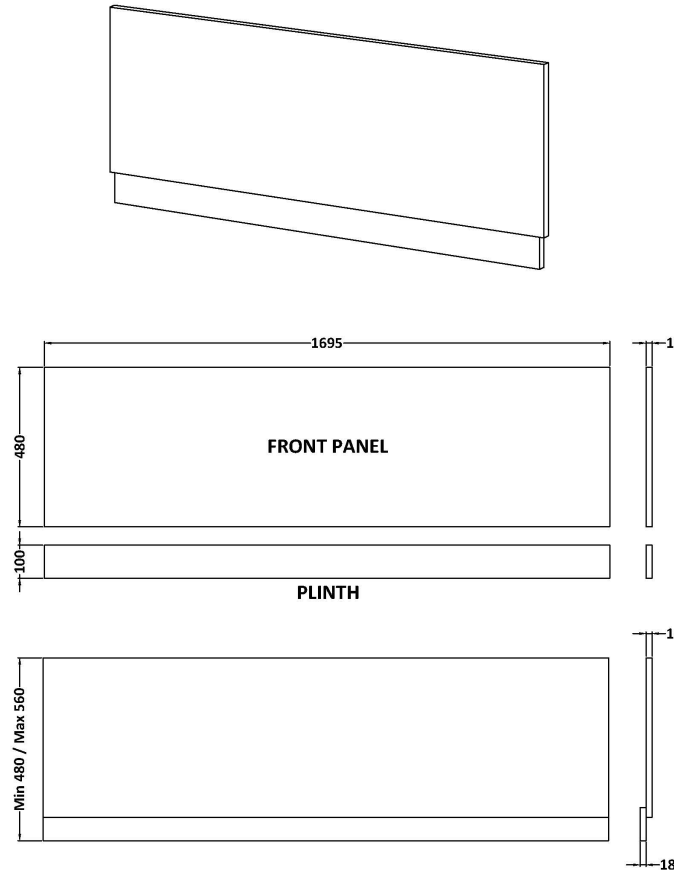

Sales Code: MPD2505

Description: 1700mm Bath Front Panel

Product Dimensions

Height (mm):	560
Width (mm):	1695
Depth (mm):	36
Nett Weight (kg):	17.8

Packaging Dimensions

Height (mm):	30
Width (mm):	590
Depth (mm):	1710
Gross Weight (kg):	17.8

Packaging Data

Box Colour:	Brown Cardboard Box
Box Qty:	1
Label Size:	100 x 50
Label Colour:	White Label
Label Qty:	1

Outer Box Dimensions (If Applicable)

Height (mm):	
Width (mm):	
Depth (mm):	
Gross Weight (kg):	
Barcode:	5056462660103

Product Details

Country of Origin:	United Kingdom
Fitting Instruction:	No
CE & UKCA:	N/A
FSC Certified Materials:	Yes
Colour:	Grey Vicenza Oak
Construction Method:	Screws Only
Construction Type:	Flat-Pack
Cabinet Finish:	Not Applicable
Fascia Finish:	MFC Textured Woodgrain
Cabinet Thickness (mm):	
Fascia Thickness (mm):	18
Drawer Included:	Not Applicable
Drawer Type:	Not Applicable
No of Shelves:	Not Applicable
Hinge Type:	Not Applicable
Hinge Included:	Not Applicable
Adjustable Legs:	Not Applicable
Fixings Included:	Yes
Handle Style:	Not Applicable
Waste Shroud:	Not Applicable
Handle Included:	Not Applicable
Handle Type:	Not Applicable