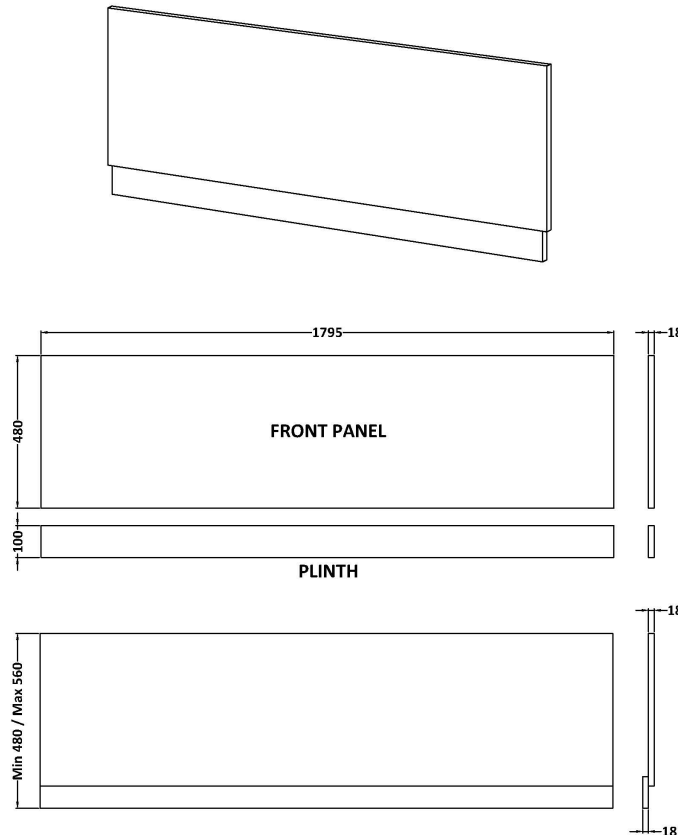

Sales Code: MPD2507

Description: 1800mm Bath Front Panel

Product Dimensions

Height (mm):	560
Width (mm):	1795
Depth (mm):	36
Nett Weight (kg):	12.5

Packaging Dimensions

Height (mm):	30
Width (mm):	590
Depth (mm):	1810
Gross Weight (kg):	13.28

Packaging Data

Box Colour:	Brown Cardboard Box
Box Qty:	1
Label Size:	100 x 50
Label Colour:	White Label
Label Qty:	1

Outer Box Dimensions (If Applicable)

Height (mm):	
Width (mm):	
Depth (mm):	
Gross Weight (kg):	
Barcode:	5056462660110

Product Details

Country of Origin:	United Kingdom
Fitting Instruction:	No
CE & UKCA:	N/A
FSC Certified Materials:	Yes
Colour:	Grey Vicenza Oak
Construction Method:	Screws Only
Construction Type:	Flat-Pack
Cabinet Finish:	Not Applicable
Fascia Finish:	MFC Textured Woodgrain
Cabinet Thickness (mm):	
Fascia Thickness (mm):	18
Drawer Included:	Not Applicable
Drawer Type:	Not Applicable
No of Shelves:	Not Applicable
Hinge Type:	Not Applicable
Hinge Included:	Not Applicable
Adjustable Legs:	Not Applicable
Fixings Included:	Yes
Handle Style:	Not Applicable
Waste Shroud:	Not Applicable
Handle Included:	Not Applicable
Handle Type:	Not Applicable