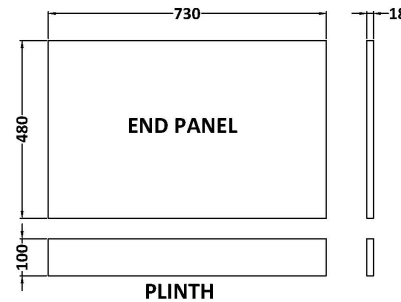

Sales Code: MPD2512

Description: 750mm Bath End Panel

Product Dimensions

Height (mm):	560
Width (mm):	730
Depth (mm):	36
Nett Weight (kg):	8.6

Packaging Dimensions

Height (mm):	30
Width (mm):	590
Depth (mm):	760
Gross Weight (kg):	8.9

Packaging Data

Box Colour:	Brown Cardboard Box
Box Qty:	1
Label Size:	100 x 50
Label Colour:	White Label
Label Qty:	1

Outer Box Dimensions (If Applicable)

Height (mm):	
Width (mm):	
Depth (mm):	
Gross Weight (kg):	
Barcode:	5056462660134