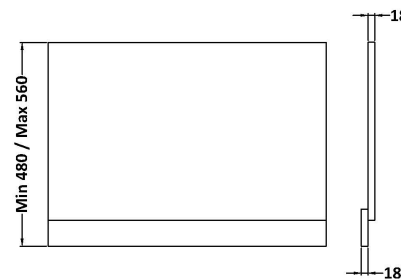

Sales Code: MPD2512

Description: 750mm Bath End Panel

Product Dimensions

Height (mm):	560
Width (mm):	730
Depth (mm):	36
Nett Weight (kg):	8.6

Packaging Dimensions

Height (mm):	30
Width (mm):	590
Depth (mm):	760
Gross Weight (kg):	8.9

Packaging Data

Box Colour:	Brown Cardboard Box
Box Qty:	1
Label Size:	100 x 50
Label Colour:	White Label
Label Qty:	1

Outer Box Dimensions (If Applicable)

Height (mm):	
Width (mm):	
Depth (mm):	
Gross Weight (kg):	
Barcode:	5056462660134

Product Details

Country of Origin:	United Kingdom
Fitting Instruction:	No
CE & UKCA:	N/A
FSC Certified Materials:	Yes
Colour:	Grey Vicenza Oak
Construction Method:	Screws Only
Construction Type:	Flat-Pack
Cabinet Finish:	Not Applicable
Fascia Finish:	MFC Textured Woodgrain
Cabinet Thickness (mm):	
Fascia Thickness (mm):	18
Drawer Included:	Not Applicable
Drawer Type:	Not Applicable
No of Shelves:	Not Applicable
Hinge Type:	Not Applicable
Hinge Included:	Not Applicable
Adjustable Legs:	Not Applicable
Fixings Included:	Yes
Handle Style:	Not Applicable
Waste Shroud:	Not Applicable
Handle Included:	Not Applicable
Handle Type:	Not Applicable