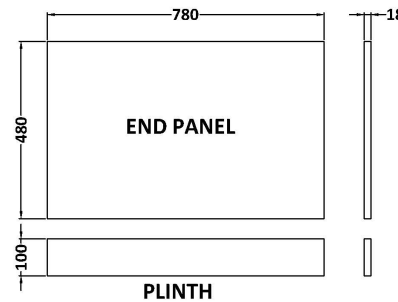

Sales Code: MPD2513

Description: 800mm Bath End Panel

### Product Dimensions

Height (mm):	560
Width (mm):	780
Depth (mm):	36
Nett Weight (kg):	5.5

### Packaging Dimensions

Height (mm):	30
Width (mm):	590
Depth (mm):	810
Gross Weight (kg):	5.58

### Outer Box Dimensions (If Applicable)

Height (mm):	
Width (mm):	
Depth (mm):	
Gross Weight (kg):	
Barcode:	5056462660141