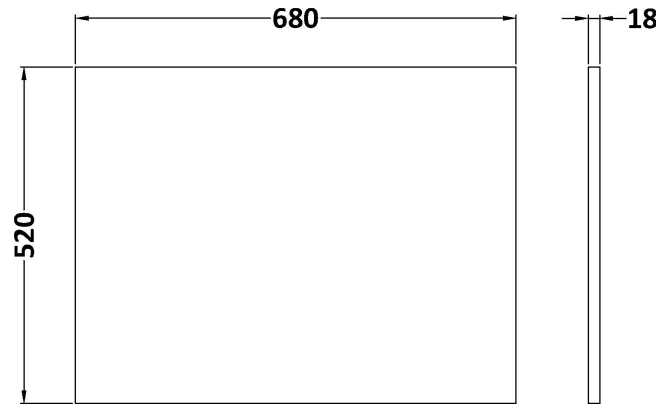

### Product Dimensions

Height (mm):	520
Width (mm):	680
Depth (mm):	18
Nett Weight (kg):	4.4

### Packaging Dimensions

Height (mm):	30
Width (mm):	540
Depth (mm):	700
Gross Weight (kg):	4.4

### Packaging Data

Box Colour:	Brown Cardboard Box
Box Qty:	1
Label Size:	100 x 50
Label Colour:	White Label
Label Qty:	1

### Outer Box Dimensions (If Applicable)

Height (mm):	
Width (mm):	
Depth (mm):	
Gross Weight (kg):	
Barcode:	5056462660165