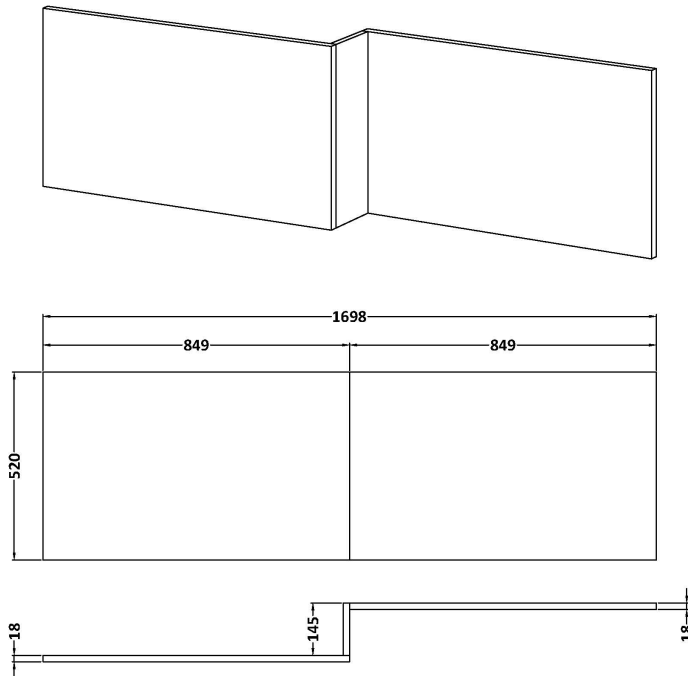

Sales Code: MPD2535

Description: Square Shower Bath Front Panel

Product Dimensions

Height (mm):	520
Width (mm):	1698
Depth (mm):	163
Nett Weight (kg):	11

Packaging Dimensions

Height (mm):	50
Width (mm):	540
Depth (mm):	1010
Gross Weight (kg):	12.5

Packaging Data

Box Colour:	Brown Cardboard Box
Box Qty:	1
Label Size:	100 x 50
Label Colour:	White Label
Label Qty:	1

Outer Box Dimensions (If Applicable)

Height (mm):	
Width (mm):	
Depth (mm):	
Gross Weight (kg):	
Barcode:	5056462660158

Product Details

Country of Origin:	United Kingdom
Fitting Instruction:	No
CE & UKCA:	N/A
FSC Certified Materials:	Yes
Colour:	Grey Vicenza Oak
Construction Method:	Cam & Wood Dowel
Construction Type:	Flat-Pack
Cabinet Finish:	Not Applicable
Fascia Finish:	MFC Textured Woodgrain
Cabinet Thickness (mm):	
Fascia Thickness (mm):	18
Drawer Included:	Not Applicable
Drawer Type:	Not Applicable
No of Shelves:	Not Applicable
Hinge Type:	Not Applicable
Hinge Included:	Not Applicable
Adjustable Legs:	Not Applicable
Fixings Included:	Yes
Handle Style:	Not Applicable
Waste Shroud:	Not Applicable
Handle Included:	Not Applicable
Handle Type:	Not Applicable