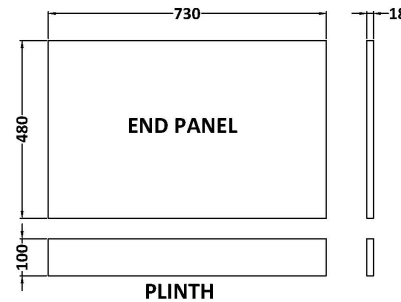

Sales Code: MPD512N

Description: 750mm Bath End Panel

### Product Dimensions

Height (mm):	560
Width (mm):	730
Depth (mm):	36
Nett Weight (kg):	8.4

### Packaging Dimensions

Height (mm):	30
Width (mm):	590
Depth (mm):	760
Gross Weight (kg):	8.9

### Outer Box Dimensions (If Applicable)

Height (mm):	
Width (mm):	
Depth (mm):	
Gross Weight (kg):	
Barcode:	5056462660516