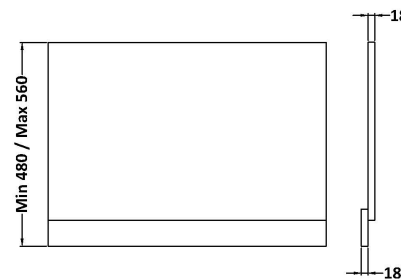

Sales Code: MPD512N

Description: 750mm Bath End Panel

### Product Dimensions

Height (mm):	560
Width (mm):	730
Depth (mm):	36
Nett Weight (kg):	8.4

### Packaging Dimensions

Height (mm):	30
Width (mm):	590
Depth (mm):	760
Gross Weight (kg):	8.9

### Outer Box Dimensions (If Applicable)

Height (mm):	
Width (mm):	
Depth (mm):	
Gross Weight (kg):	
Barcode:	5056462660516