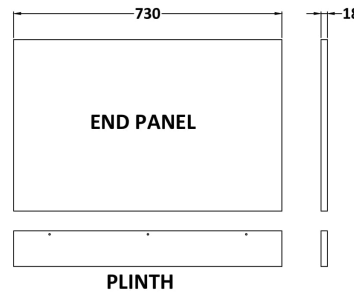

Sales Code: MPD512

Description: 750mm Bath End Panel

Product Dimensions

Height (mm):	560
Width (mm):	730
Depth (mm):	36
Nett Weight (kg):	8.6

Packaging Dimensions

Height (mm):	30
Width (mm):	590
Depth (mm):	760
Gross Weight (kg):	8.9

Packaging Data

Box Colour:	Brown Cardboard Box
Box Qty:	1
Label Size:	100 x 50
Label Colour:	White Label
Label Qty:	1

Outer Box Dimensions (If Applicable)

Height (mm):	
Width (mm):	
Depth (mm):	
Gross Weight (kg):	
Barcode:	5055275826102