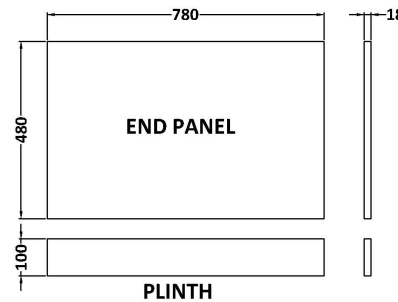

Sales Code: MPD513N

Description: 800mm Bath End Panel

Product Dimensions

Height (mm):	560
Width (mm):	780
Depth (mm):	36
Nett Weight (kg):	5.08

Packaging Dimensions

Height (mm):	30
Width (mm):	590
Depth (mm):	810
Gross Weight (kg):	5.58

Packaging Data

Box Colour:	Brown Cardboard Box
Box Qty:	1
Label Size:	100 x 50
Label Colour:	White Label
Label Qty:	1

Outer Box Dimensions (If Applicable)

Height (mm):	
Width (mm):	
Depth (mm):	
Gross Weight (kg):	
Barcode:	5056462660530