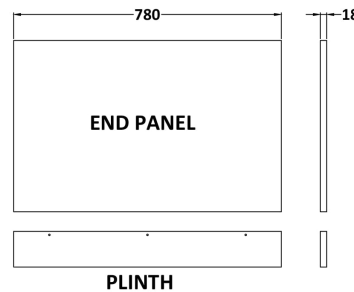

Sales Code: MPD513

Description: 800mm Bath End Panel

Product Dimensions

Height (mm):	560
Width (mm):	780
Depth (mm):	36
Nett Weight (kg):	5.5

Packaging Dimensions

Height (mm):	30
Width (mm):	590
Depth (mm):	810
Gross Weight (kg):	5.58

Packaging Data

Box Colour:	Brown Cardboard Box
Box Qty:	1
Label Size:	100 x 50
Label Colour:	White Label
Label Qty:	1

Outer Box Dimensions (If Applicable)

Height (mm):	
Width (mm):	
Depth (mm):	
Gross Weight (kg):	
Barcode:	5055275826140