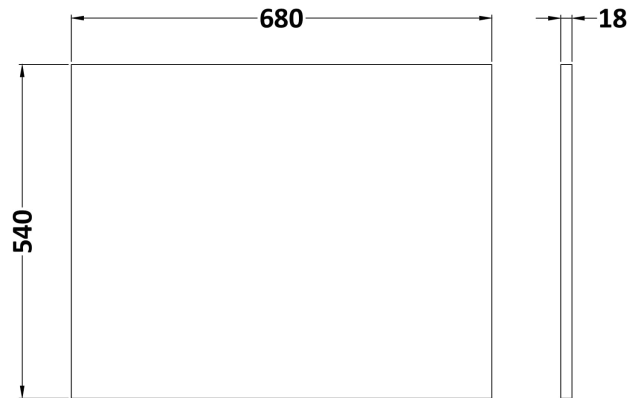

Sales Code: MPD531

Description: Square Shower Bath End Panel

**Product Dimensions**

Height (mm):	520
Width (mm):	680
Depth (mm):	18
Nett Weight (kg):	4.4

**Packaging Dimensions**

Height (mm):	30
Width (mm):	540
Depth (mm):	700
Gross Weight (kg):	4.4

**Packaging Data**

Box Colour:	Brown Cardboard Box
Box Qty:	1
Label Size:	100 x 50
Label Colour:	White Label
Label Qty:	1

**Outer Box Dimensions (If Applicable)**

Height (mm):	
Width (mm):	
Depth (mm):	
Gross Weight (kg):	
Barcode:	5055275826225

**Product Details**

Country of Origin:	United Kingdom
Fitting Instruction:	No
CE & UKCA:	N/A
FSC Certified Materials:	Yes
Colour:	Anthracite Woodgrain
Construction Method:	Cam & Wood Dowel
Construction Type:	Flat-Pack
Cabinet Finish:	Not Applicable
Fascia Finish:	MFC Textured Woodgrain
Cabinet Thickness (mm):	
Fascia Thickness (mm):	18
Drawer Included:	Not Applicable
Drawer Type:	Not Applicable
No of Shelves:	Not Applicable
Hinge Type:	Not Applicable
Hinge Included:	Not Applicable
Adjustable Legs:	Not Applicable
Fixings Included:	Yes
Handle Style:	Not Applicable
Waste Shroud:	Not Applicable
Handle Included:	Not Applicable
Handle Type:	Not Applicable