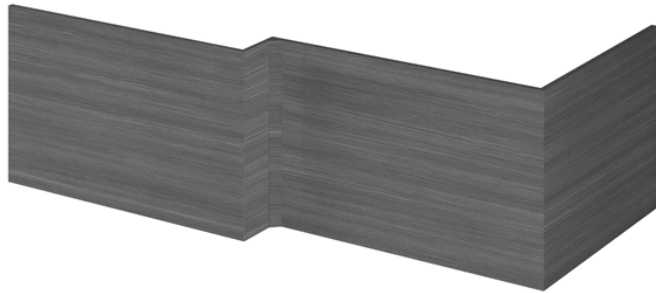

Sales Code: MPD531

Description: Square Shower Bath End Panel

**Product Dimensions**

Height (mm):	520
Width (mm):	680
Depth (mm):	18
Nett Weight (kg):	4.4

**Packaging Dimensions**

Height (mm):	30
Width (mm):	540
Depth (mm):	700
Gross Weight (kg):	4.4

**Packaging Data**

Box Colour:	Brown Cardboard Box
Box Qty:	1
Label Size:	100 x 50
Label Colour:	White Label
Label Qty:	1

**Outer Box Dimensions (If Applicable)**

Height (mm):	
Width (mm):	
Depth (mm):	
Gross Weight (kg):	
Barcode:	5055275826225

**Product Details**

Country of Origin:	United Kingdom
Fitting Instruction:	No
CE & UKCA:	N/A
FSC Certified Materials:	Yes
Colour:	Anthracite Woodgrain
Construction Method:	Cam & Wood Dowel
Construction Type:	Flat-Pack
Cabinet Finish:	Not Applicable
Fascia Finish:	MFC Textured Woodgrain
Cabinet Thickness (mm):	
Fascia Thickness (mm):	18
Drawer Included:	Not Applicable
Drawer Type:	Not Applicable
No of Shelves:	Not Applicable
Hinge Type:	Not Applicable
Hinge Included:	Not Applicable
Adjustable Legs:	Not Applicable
Fixings Included:	Yes
Handle Style:	Not Applicable
Waste Shroud:	Not Applicable
Handle Included:	Not Applicable
Handle Type:	Not Applicable