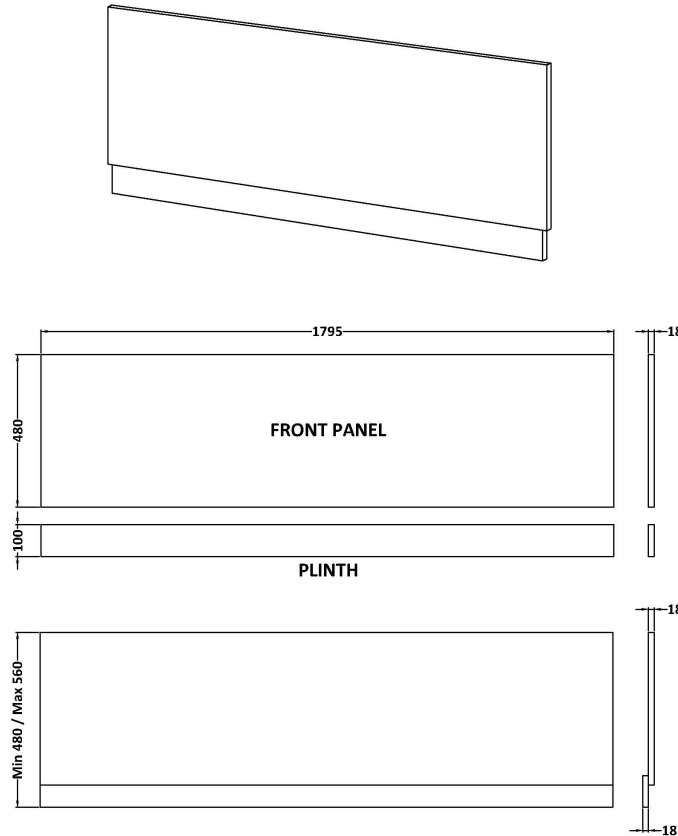

### Product Dimensions

Height (mm):	560
Width (mm):	1795
Depth (mm):	36
Nett Weight (kg):	18.3

### Packaging Dimensions

Height (mm):	30
Width (mm):	590
Depth (mm):	1810
Gross Weight (kg):	18.8

### Packaging Data

Box Colour:	Brown Cardboard Box
Box Qty:	1
Label Size:	100 x 50
Label Colour:	White Label
Label Qty:	1

### Outer Box Dimensions (If Applicable)

Height (mm):	
Width (mm):	
Depth (mm):	
Gross Weight (kg):	
Barcode:	5056462660462