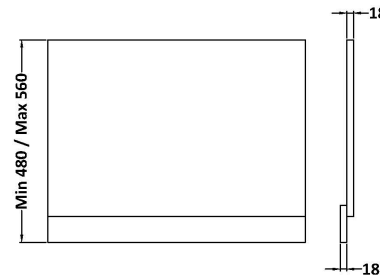

Sales Code: MPD611N

Description: 700mm Bath End Panel

Product Dimensions

| | |
|-------------------|-----|
| Height (mm): | 560 |
| Width (mm): | 680 |
| Depth (mm): | 36 |
| Nett Weight (kg): | 4.4 |

Packaging Dimensions

| | |
|--------------------|-----|
| Height (mm): | 30 |
| Width (mm): | 590 |
| Depth (mm): | 710 |
| Gross Weight (kg): | 4.9 |

Packaging Data

| | |
|---------------|---------------------|
| Box Colour: | Brown Cardboard Box |
| Box Qty: | 1 |
| Label Size: | 100 x 50 |
| Label Colour: | White Label |
| Label Qty: | 1 |

Outer Box Dimensions (If Applicable)

| | |
|--------------------|---------------|
| Height (mm): | |
| Width (mm): | |
| Depth (mm): | |
| Gross Weight (kg): | |
| Barcode: | 5056462660486 |

Product Details