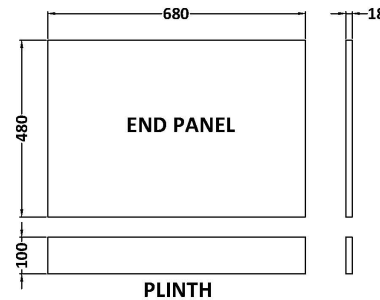

Sales Code: MPD611N

Description: 700mm Bath End Panel

Product Dimensions

| | |
|-------------------|-----|
| Height (mm): | 560 |
| Width (mm): | 680 |
| Depth (mm): | 36 |
| Nett Weight (kg): | 4.4 |

Packaging Dimensions

| | |
|--------------------|-----|
| Height (mm): | 30 |
| Width (mm): | 590 |
| Depth (mm): | 710 |
| Gross Weight (kg): | 4.9 |

Packaging Data

| | |
|---------------|---------------------|
| Box Colour: | Brown Cardboard Box |
| Box Qty: | 1 |
| Label Size: | 100 x 50 |
| Label Colour: | White Label |
| Label Qty: | 1 |

Outer Box Dimensions (If Applicable)

| | |
|--------------------|---------------|
| Height (mm): | |
| Width (mm): | |
| Depth (mm): | |
| Gross Weight (kg): | |
| Barcode: | 5056462660486 |

Product Details