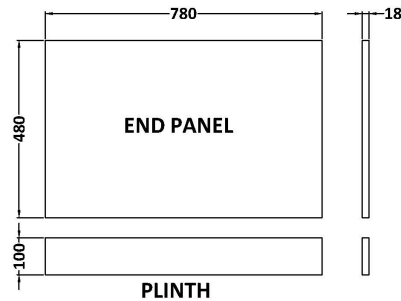

Sales Code: MPD613N

Description: 800mm Bath End Panel

Product Dimensions

Height (mm):	560
Width (mm):	780
Depth (mm):	36
Nett Weight (kg):	5.08

Packaging Dimensions

Height (mm):	30
Width (mm):	590
Depth (mm):	810
Gross Weight (kg):	5.58

Packaging Data

Box Colour:	Brown Cardboard Box
Box Qty:	1
Label Size:	100 x 50
Label Colour:	White Label
Label Qty:	1

Outer Box Dimensions (If Applicable)

Height (mm):	
Width (mm):	
Depth (mm):	
Gross Weight (kg):	
Barcode:	5056462660523