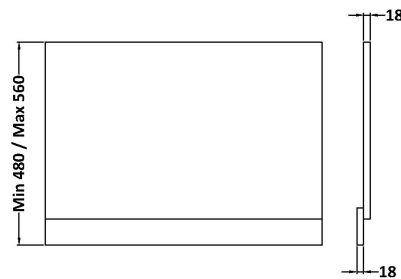

Sales Code: MPD613N

Description: 800mm Bath End Panel

Product Dimensions

Height (mm):	560
Width (mm):	780
Depth (mm):	36
Nett Weight (kg):	5.08

Packaging Dimensions

Height (mm):	30
Width (mm):	590
Depth (mm):	810
Gross Weight (kg):	5.58

Packaging Data

Box Colour:	Brown Cardboard Box
Box Qty:	1
Label Size:	100 x 50
Label Colour:	White Label
Label Qty:	1

Outer Box Dimensions (If Applicable)

Height (mm):	
Width (mm):	
Depth (mm):	
Gross Weight (kg):	
Barcode:	5056462660523

Product Details

Country of Origin:	United Kingdom
Fitting Instruction:	No
CE & UKCA:	N/A
FSC Certified Materials:	Yes
Colour:	Black Woodgrain
Construction Method:	Screws Only
Construction Type:	Flat-Pack
Cabinet Finish:	Not Applicable
Fascia Finish:	MFC Textured Woodgrain
Cabinet Thickness (mm):	
Fascia Thickness (mm):	18
Drawer Included:	Not Applicable
Drawer Type:	Not Applicable
No of Shelves:	Not Applicable
Hinge Type:	Not Applicable
Hinge Included:	Not Applicable
Adjustable Legs:	Not Applicable
Fixings Included:	Yes
Handle Style:	Not Applicable
Waste Shroud:	Not Applicable
Handle Included:	Not Applicable
Handle Type:	Not Applicable