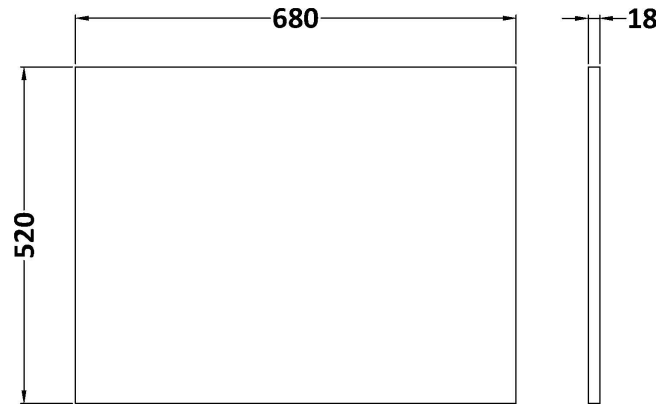

Sales Code: MPD631N

Description: Square Shower Bath End Panel

Product Dimensions

Height (mm):	520
Width (mm):	680
Depth (mm):	18
Nett Weight (kg):	8

Packaging Dimensions

Height (mm):	30
Width (mm):	540
Depth (mm):	700
Gross Weight (kg):	8.5

Packaging Data

Box Colour:	Brown Cardboard Box
Box Qty:	1
Label Size:	100 x 50
Label Colour:	White Label
Label Qty:	1

Outer Box Dimensions (If Applicable)

Height (mm):	
Width (mm):	
Depth (mm):	
Gross Weight (kg):	
Barcode:	5056462660561

Product Details

Country of Origin:	United Kingdom
Fitting Instruction:	No
CE & UKCA:	N/A
FSC Certified Materials:	Yes
Colour:	Black Woodgrain
Construction Method:	Cam & Wood Dowel
Construction Type:	Flat-Pack
Cabinet Finish:	Not Applicable
Fascia Finish:	MFC Textured Woodgrain
Cabinet Thickness (mm):	
Fascia Thickness (mm):	18
Drawer Included:	Not Applicable
Drawer Type:	Not Applicable
No of Shelves:	Not Applicable
Hinge Type:	Not Applicable
Hinge Included:	Not Applicable
Adjustable Legs:	Not Applicable
Fixings Included:	Yes
Handle Style:	Not Applicable
Waste Shroud:	Not Applicable
Handle Included:	Not Applicable
Handle Type:	Not Applicable