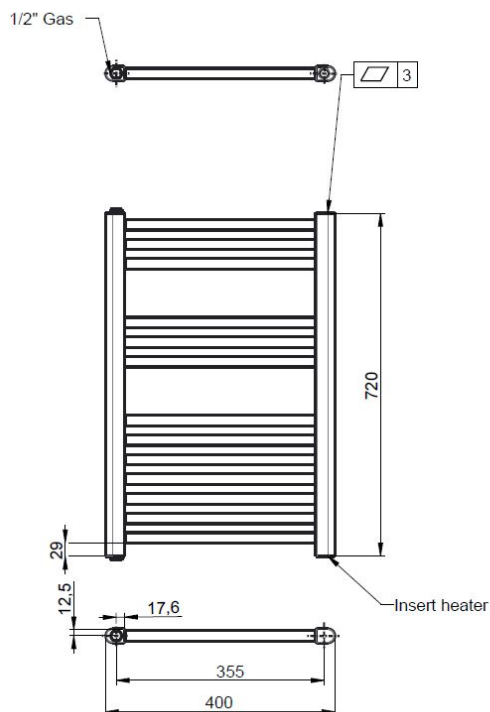

Sales Code: MTY150

Description: Round Chrome Rad 720X400 (200 Watt)

Product Dimensions

Height (mm):	720
Width (mm):	400
Depth (mm):	30
Length (mm):	
Nett Weight (kg):	9

Packaging Dimensions

Height (mm):	50
Width (mm):	425
Length (mm):	870
Gross Weight (kg):	10

Packaging Data

Box Colour:	Brown Cardboard Box
Box Qty:	1
Label Size:	190 x 75
Label Colour:	White Label
Label Qty:	1

Outer Box Dimensions (If Applicable)

Height (mm):	
Width (mm):	
Length (mm):	
Gross Weight (kg):	
Barcode:	5055275893838

Product Details

Country of Origin:	Italy		
Fitting Instruction:	No		
Certification:	CE & UKCA: Yes	RoHS: Yes	WEEE: Yes
Colour/Finish:	Chrome		
RAL No:	N/A		
Product Material:	Steel		
Heat Element Wattage:	200 W		
Heating Element Wattage Compatible:	Yes		
BTU Outputs:	30°C /	50°C / 683	60°C /
Thermal Outputs: (Watts)	30°C /	50°C / 200W	60°C /
Pipe Centres - If Vertical:	355mm		
Pipe Centres - If Horizontal:	N/A		
Max Projection:	85/95		
Tube Diameter:	22mm		
Packaging Volume (L):	2.6		
Wall to Centre of Tappings:	>200		
Floor to Centre of Tappings:	70/85		
Dual Fuel:	No		
IP Rating:	Ip64 Ingress Protection		