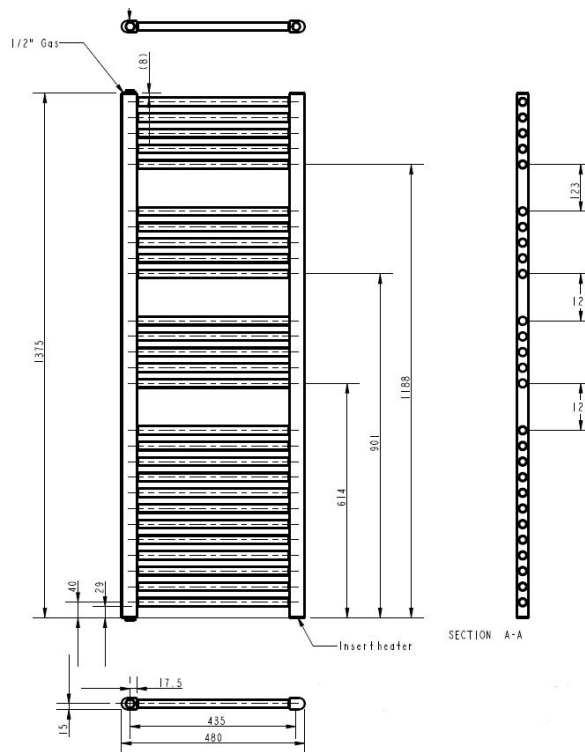

**Sales Code:** MTY158

**Description:** Round White Rad 1375X480 (750 Watt)

**Product Dimensions**

Height (mm):	1375
Width (mm):	480
Depth (mm):	30
Length (mm):	
Nett Weight (kg):	17

**Packaging Dimensions**

Height (mm):	500
Width (mm):	500
Length (mm):	1525
Gross Weight (kg):	18

**Packaging Data**

Box Colour:	Brown Cardboard Box
Box Qty:	1
Label Size:	190 x 75
Label Colour:	White Label
Label Qty:	1

**Outer Box Dimensions (If Applicable)**

Height (mm):	
Width (mm):	
Length (mm):	
Gross Weight (kg):	
Barcode:	5055275893913

**Product Details**

Country of Origin:	Italy		
Fitting Instruction:	No		
Certification:	CE & UKCA: Yes	RoHS: Yes	WEEE: Yes
Colour/Finish:	White		
RAL No:	9016		
Product Material:	Steel		
Heat Element Wattage:	750 W		
Heating Element Wattage Compatible:	Yes		
BTU Outputs:	30°C /	50°C / 2559	60°C /
Thermal Outputs: (Watts)	30°C /	50°C / 750W	60°C /
Pipe Centres - If Vertical:	435mm		
Pipe Centres - If Horizontal:	N/A		
Max Projection:	85/95		
Tube Diameter:	22mm		
Packaging Volume (L):	5,9		
Wall to Centre of Tappings:	>200		
Floor to Centre of Tappings:	70/85		
Dual Fuel:	No		
IP Rating:	Ip64 Ingress Protection		