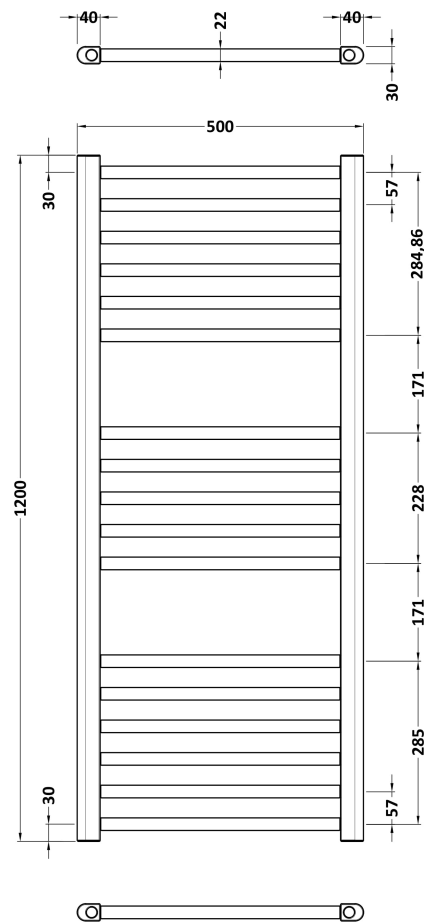

**Sales Code:** MTY805

**Description:** Round Straight Towel Radiator 1200X500

**Product Dimensions**

Height (mm):	1200
Width (mm):	500
Depth (mm):	30
Length (mm):	
Nett Weight (kg):	5.7

**Packaging Dimensions**

Height (mm):	38
Width (mm):	530
Length (mm):	1210
Gross Weight (kg):	6.2

**Packaging Data**

Box Colour:	Brown Cardboard Box
Box Qty:	1
Label Size:	190 x 75
Label Colour:	White Label
Label Qty:	1

**Outer Box Dimensions (If Applicable)**

Height (mm):	
Width (mm):	
Length (mm):	
Gross Weight (kg):	
Barcode:	5056462658773

**Product Details**

Country of Origin:	Italy		
Fitting Instruction:	No		
Certification:	CE & UKCA: Yes	RoHS: Yes	WEEE: Yes
Colour/Finish:	Brushed Brass		
RAL No:			
Product Material:	Steel		
Heat Element Wattage:			
Heating Element Wattage Compatible:			
BTU Outputs:	30°C / 748	50°C / 1406	60°C / 1765
Thermal Outputs: (Watts)	30°C / 134	50°C / 412	60°C / 517
Pipe Centres - If Vertical:	450mm		
Pipe Centres - If Horizontal:	N/A		
Max Projection:	95mm		
Tube Diameter:	22mm		
Packaging Volume (L):	2.6		
Wall to Centre of Tappings:	>200		
Floor to Centre of Tappings:	70/85		
Dual Fuel:	No		
IP Rating:	Ip64 Ingress Protection		