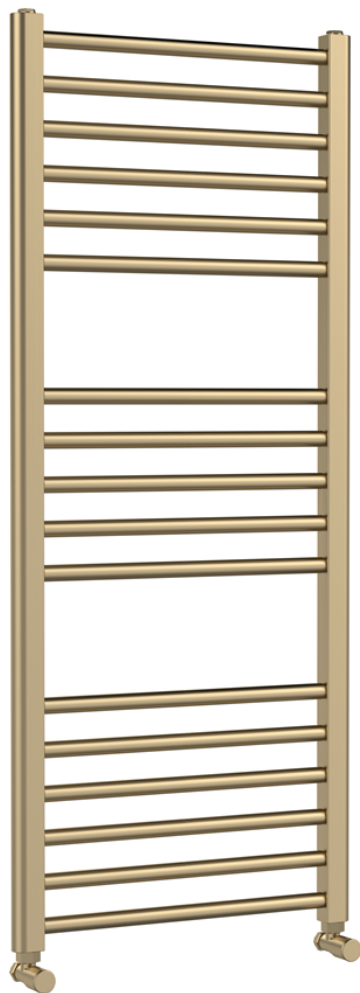

Sales Code: MTY805

Description: Round Straight Towel Radiator 1200X500

Product Dimensions

Height (mm):	1200
Width (mm):	500
Depth (mm):	30
Length (mm):	
Nett Weight (kg):	5.7

Packaging Dimensions

Height (mm):	38
Width (mm):	530
Length (mm):	1210
Gross Weight (kg):	6.2

Packaging Data

Box Colour:	Brown Cardboard Box
Box Qty:	1
Label Size:	190 x 75
Label Colour:	White Label
Label Qty:	1

Outer Box Dimensions (If Applicable)

Height (mm):	
Width (mm):	
Length (mm):	
Gross Weight (kg):	
Barcode:	5056462658773

Product Details

Country of Origin:	Italy		
Fitting Instruction:	No		
Certification:	CE & UKCA: Yes	RoHS: Yes	WEEE: Yes
Colour/Finish:	Brushed Brass		
RAL No:			
Product Material:	Steel		
Heat Element Wattage:			
Heating Element Wattage Compatible:			
BTU Outputs:	30°C / 748	50°C / 1406	60°C / 1765
Thermal Outputs: (Watts)	30°C / 134	50°C / 412	60°C / 517
Pipe Centres - If Vertical:	450mm		
Pipe Centres - If Horizontal:	N/A		
Max Projection:	95mm		
Tube Diameter:	22mm		
Packaging Volume (L):	2.6		
Wall to Centre of Tappings:	>200		
Floor to Centre of Tappings:	70/85		
Dual Fuel:	No		
IP Rating:	Ip64 Ingress Protection		