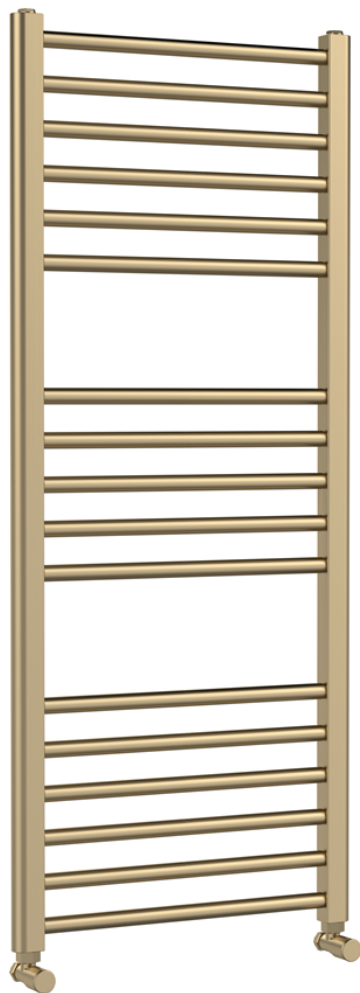

**Sales Code:** MTY805

**Description:** Round Straight Towel Radiator 1200X500

**Product Dimensions**

Height (mm):	1200
Width (mm):	500
Depth (mm):	30
Length (mm):	
Nett Weight (kg):	5.7

**Packaging Dimensions**

Height (mm):	38
Width (mm):	530
Length (mm):	1210
Gross Weight (kg):	6.2

**Packaging Data**

Box Colour:	Brown Cardboard Box
Box Qty:	1
Label Size:	190 x 75
Label Colour:	White Label
Label Qty:	1

**Outer Box Dimensions (If Applicable)**

Height (mm):	
Width (mm):	
Length (mm):	
Gross Weight (kg):	
Barcode:	5056462658773

**Product Details**

Country of Origin:	Italy		
Fitting Instruction:	No		
Certification:	CE & UKCA: Yes	RoHS: Yes	WEEE: Yes
Colour/Finish:	Brushed Brass		
RAL No:			
Product Material:	Steel		
Heat Element Wattage:			
Heating Element Wattage Compatible:			
BTU Outputs:	30°C / 748	50°C / 1406	60°C / 1765
Thermal Outputs: (Watts)	30°C / 134	50°C / 412	60°C / 517
Pipe Centres - If Vertical:	450mm		
Pipe Centres - If Horizontal:	N/A		
Max Projection:	95mm		
Tube Diameter:	22mm		
Packaging Volume (L):	2.6		
Wall to Centre of Tappings:	>200		
Floor to Centre of Tappings:	70/85		
Dual Fuel:	No		
IP Rating:	Ip64 Ingress Protection		