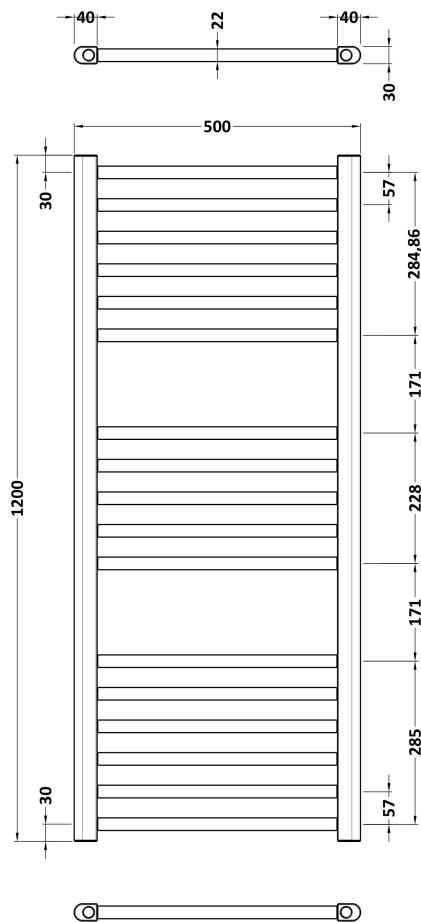

Sales Code: MTY805

Description: Round Straight Towel Radiator 1200X500

Product Dimensions

Height (mm):	1200
Width (mm):	500
Depth (mm):	30
Length (mm):	
Nett Weight (kg):	5.7

Packaging Dimensions

Height (mm):	38
Width (mm):	530
Length (mm):	1210
Gross Weight (kg):	6.2

Packaging Data

Box Colour:	Brown Cardboard Box
Box Qty:	1
Label Size:	190 x 75
Label Colour:	White Label
Label Qty:	1

Outer Box Dimensions (If Applicable)

Height (mm):	
Width (mm):	
Length (mm):	
Gross Weight (kg):	
Barcode:	5056462658773

Product Details

Country of Origin:	Italy		
Fitting Instruction:	No		
Certification:	CE & UKCA: Yes	RoHS: Yes	WEEE: Yes
Colour/Finish:	Brushed Brass		
RAL No:			
Product Material:	Steel		
Heat Element Wattage:			
Heating Element Wattage Compatible:			
BTU Outputs:	30°C / 748	50°C / 1406	60°C / 1765
Thermal Outputs: (Watts)	30°C / 134	50°C / 412	60°C / 517
Pipe Centres - If Vertical:	450mm		
Pipe Centres - If Horizontal:	N/A		
Max Projection:	95mm		
Tube Diameter:	22mm		
Packaging Volume (L):	2.6		
Wall to Centre of Tappings:	>200		
Floor to Centre of Tappings:	70/85		
Dual Fuel:	No		
IP Rating:	Ip64 Ingress Protection		