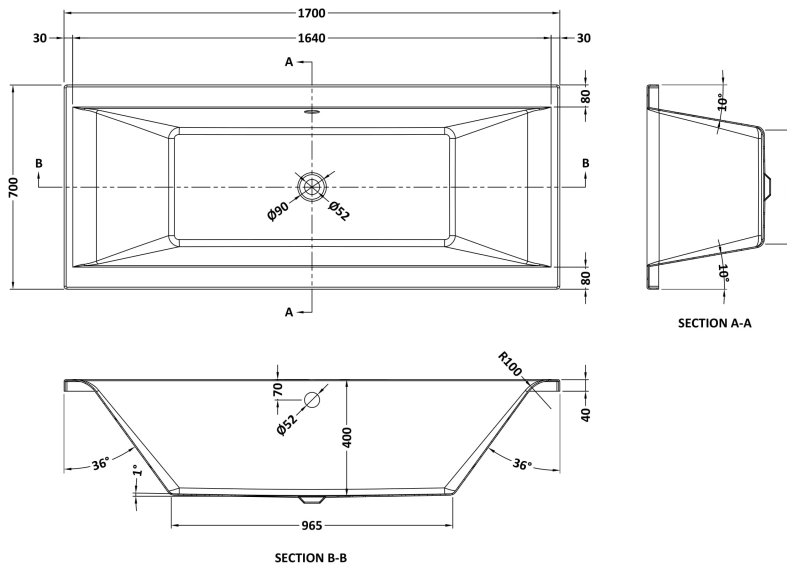

Sales Code: NBA209

Description: Square De Bath & Leg Set 1700X700

Product Dimensions

Length (mm):	1700
Width (mm):	700
Depth (mm):	400
Nett Weight (kg):	18.4

Packaging Dimensions

Length (mm):	1700
Width (mm):	730
Depth (mm):	400
Gross Weight (kg):	18.4

Packaging Data

Box Colour:	Brown Cardboard Sleeve
Box Qty:	1
Label Size:	100 x 50
Label Colour:	White Label
Label Qty:	2

Outer Box Dimensions (If Applicable)

Length (mm):	
Width (mm):	
Height (mm):	
Gross Weight (kg):	
Barcode:	5055369006731

Product Details

Country of Origin:	Egypt
Fitting Instruction:	No
Certification:	FSC: CE & UKCA:
Material Colour Reference:	European White
Product Material:	Acrylic
Material Thickness:	4mm
Volume (Ltr):	175L
Displaced Capacity:	105L
Leg Set Included:	Legset Included
Waste Included:	Waste Not Included
Drilled/Undrilled:	Undrilled For Taps
Includes Grips:	No Grips Supplied
Embossed:	No
No of Tapholes:	None
Anti-Slip:	No