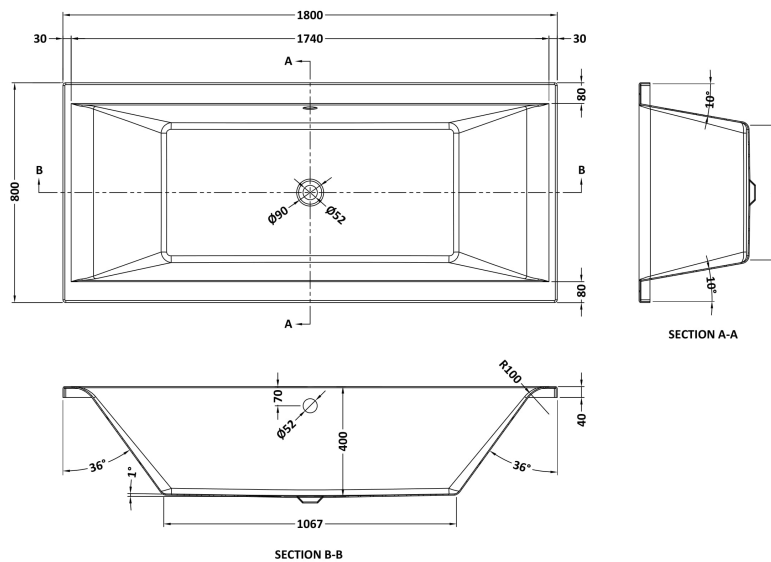

Sales Code: NBA214

Description: Square De Bath & Leg Set 1800X800

Product Dimensions

Length (mm):	1800
Width (mm):	800
Depth (mm):	400
Nett Weight (kg):	21

Packaging Dimensions

Length (mm):	1800
Width (mm):	800
Depth (mm):	425
Gross Weight (kg):	21

Packaging Data

Box Colour:	Brown Cardboard Sleeve
Box Qty:	1
Label Size:	100 x 50
Label Colour:	White Label
Label Qty:	2

Outer Box Dimensions (If Applicable)

Length (mm):	
Width (mm):	
Height (mm):	
Gross Weight (kg):	
Barcode:	5055369006755

Product Details

Country of Origin:	Egypt
Fitting Instruction:	No
Certification:	FSC: CE & UKCA:
Material Colour Reference:	European White
Product Material:	Acrylic
Material Thickness:	4mm
Volume (Ltr):	185L
Displaced Capacity:	115L
Leg Set Included:	Legset Included
Waste Included:	Waste Not Included
Drilled/Undrilled:	Undrilled For Taps
Includes Grips:	No Grips Supplied
Embossed:	No
No of Tapholes:	None
Anti-Slip:	No