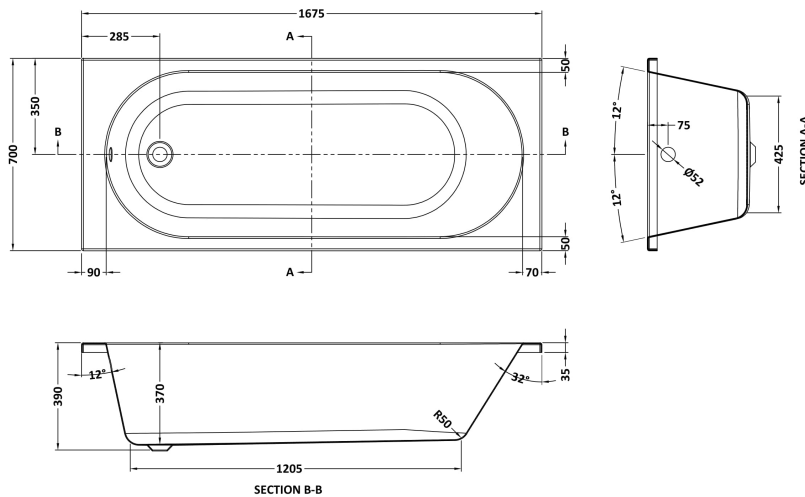

Sales Code: NBA308

Description: Round Standard Bath 1675 X 700

Product Dimensions

Length (mm):	1675
Width (mm):	700
Depth (mm):	390
Nett Weight (kg):	17

Packaging Dimensions

Length (mm):	1740
Width (mm):	710
Depth (mm):	410
Gross Weight (kg):	17

Packaging Data

Box Colour:	Brown Cardboard Sleeve
Box Qty:	1
Label Size:	192 x 38
Label Colour:	White Label
Label Qty:	1

Outer Box Dimensions (If Applicable)

Length (mm):	
Width (mm):	
Height (mm):	
Gross Weight (kg):	
Barcode:	5056462696256

Product Details

Country of Origin:	Egypt
Fitting Instruction:	No
Certification:	FSC: CE & UKCA:
Material Colour Reference:	European White
Product Material:	Acrylic
Material Thickness:	
Volume (Ltr):	160L
Displaced Capacity:	90L
Leg Set Included:	Legset Included
Waste Included:	Waste Not Included
Drilled/Undrilled:	Undrilled For Taps
Includes Grips:	No Grips Supplied
Embossed:	No
No of Tapholes:	None
Anti-Slip:	No