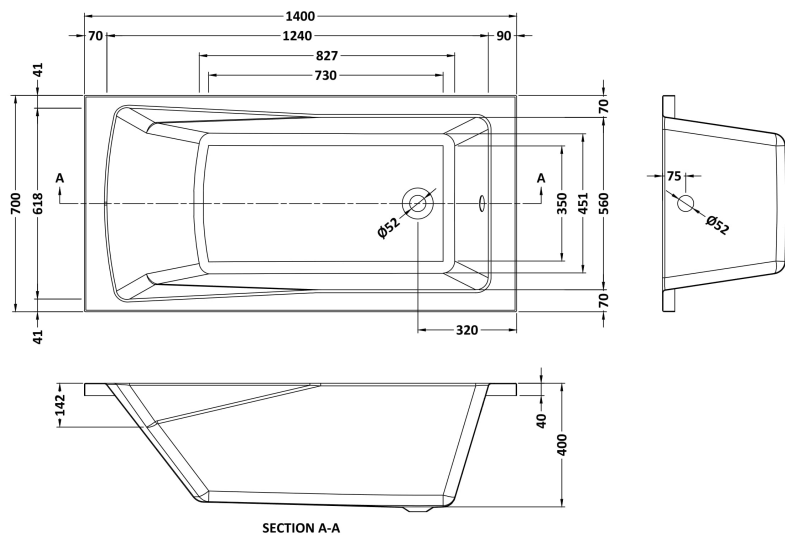

### Product Dimensions

Length (mm):	1400
Width (mm):	700
Depth (mm):	400
Nett Weight (kg):	17

### Packaging Dimensions

Length (mm):	1420
Width (mm):	710
Depth (mm):	400
Gross Weight (kg):	17

### Outer Box Dimensions (If Applicable)

Length (mm):	
Width (mm):	
Height (mm):	
Gross Weight (kg):	
Barcode:	5056211800019

### Product Details

Country of Origin:	Egypt
Fitting Instruction:	No
Certification:	FSC: No CE & UKCA: Yes
Material Colour Reference:	European White
Product Material:	Acrylic
Material Thickness:	4mm
Volume (Ltr):	148L
Displaced Capacity:	78L
Leg Set Included:	Legset Included
Waste Included:	Waste Not Included
Drilled/Undrilled:	Undrilled For Taps
Includes Grips:	No Grips Supplied
Embossed:	No
No of Tapholes:	None
Anti-Slip:	No