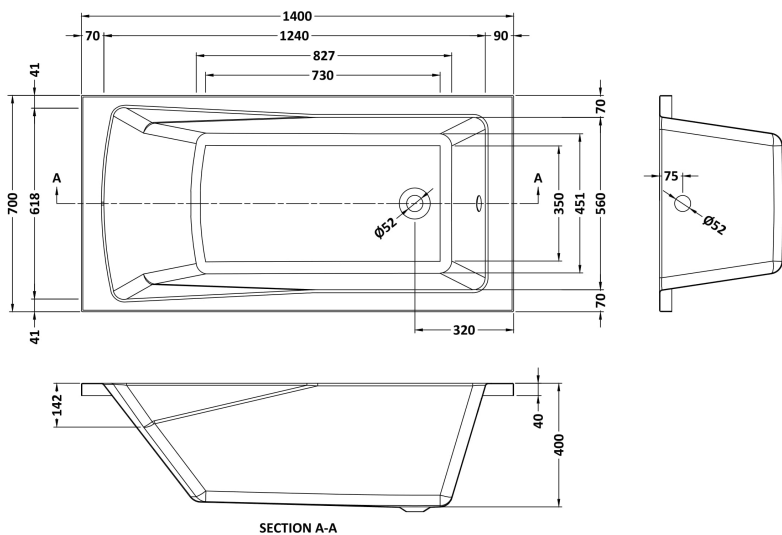

Sales Code: NBA404

Description: Square Single Ended Bath 1400X700

Product Dimensions

Length (mm):	1400
Width (mm):	700
Depth (mm):	400
Nett Weight (kg):	17

Packaging Dimensions

Length (mm):	1420
Width (mm):	710
Depth (mm):	400
Gross Weight (kg):	17

Packaging Data

Box Colour:	Brown Cardboard Sleeve
Box Qty:	1
Label Size:	192 x 38
Label Colour:	White Label
Label Qty:	2

Outer Box Dimensions (If Applicable)

Length (mm):	
Width (mm):	
Height (mm):	
Gross Weight (kg):	
Barcode:	5056211800019

Product Details

Country of Origin:	Egypt
Fitting Instruction:	No
Certification:	FSC: No CE & UKCA: Yes
Material Colour Reference:	European White
Product Material:	Acrylic
Material Thickness:	4mm
Volume (Ltr):	148L
Displaced Capacity:	78L
Leg Set Included:	Legset Included
Waste Included:	Waste Not Included
Drilled/Undrilled:	Undrilled For Taps
Includes Grips:	No Grips Supplied
Embossed:	No
No of Tapholes:	None
Anti-Slip:	No