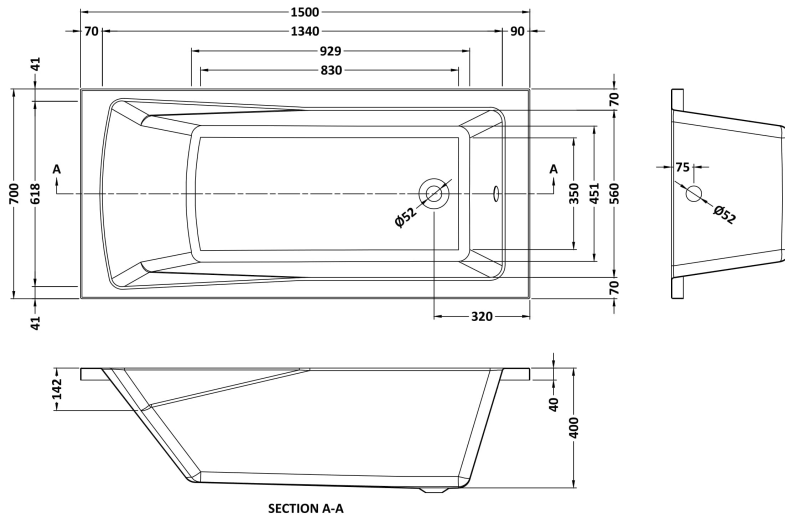

Sales Code: NBA405

Description: Square Se Bath & Leg Set 1500X700

Product Dimensions

Length (mm):	1500
Width (mm):	700
Depth (mm):	400
Nett Weight (kg):	17

Packaging Dimensions

Length (mm):	1520
Width (mm):	710
Depth (mm):	400
Gross Weight (kg):	17

Packaging Data

Box Colour:	Brown Cardboard Sleeve
Box Qty:	1
Label Size:	192 x 38
Label Colour:	White Label
Label Qty:	1

Outer Box Dimensions (If Applicable)

Length (mm):	
Width (mm):	
Height (mm):	
Gross Weight (kg):	
Barcode:	5055369060122

Product Details

Country of Origin:	Egypt
Fitting Instruction:	No
Certification:	FSC: CE & UKCA:
Material Colour Reference:	European White
Product Material:	Acrylic
Material Thickness:	
Volume (Ltr):	165L
Displaced Capacity:	95L
Leg Set Included:	Legset Included
Waste Included:	Waste Not Included
Drilled/Undrilled:	Undrilled For Taps
Includes Grips:	No Grips Supplied
Embossed:	No
No of Tapholes:	None
Anti-Slip:	No