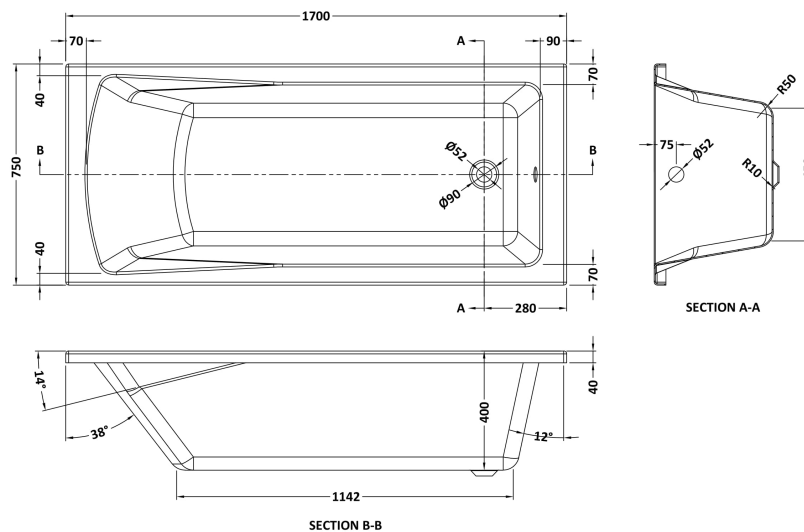

**Sales Code:** NBA410

**Description:** Square Se Bath & Leg Set 1700X750

**Product Dimensions**

Length (mm):	1700
Width (mm):	750
Depth (mm):	400
Nett Weight (kg):	18.8

**Packaging Dimensions**

Length (mm):	1700
Width (mm):	760
Depth (mm):	400
Gross Weight (kg):	18.8

**Packaging Data**

Box Colour:	Brown Cardboard Sleeve
Box Qty:	1
Label Size:	100 x 50
Label Colour:	White Label
Label Qty:	2

**Outer Box Dimensions (If Applicable)**

Length (mm):	
Width (mm):	
Height (mm):	
Gross Weight (kg):	
Barcode:	5055369006717

**Product Details**

Country of Origin:	Egypt
Fitting Instruction:	No
Certification:	FSC: CE & UKCA:
Material Colour Reference:	European White
Product Material:	Acrylic
Material Thickness:	4mm
Volume (Ltr):	200L
Displaced Capacity:	130L
Leg Set Included:	Legset Included
Waste Included:	Waste Not Included
Drilled/Undrilled:	Undrilled For Taps
Includes Grips:	No Grips Supplied
Embossed:	No
No of Tapholes:	None
Anti-Slip:	No