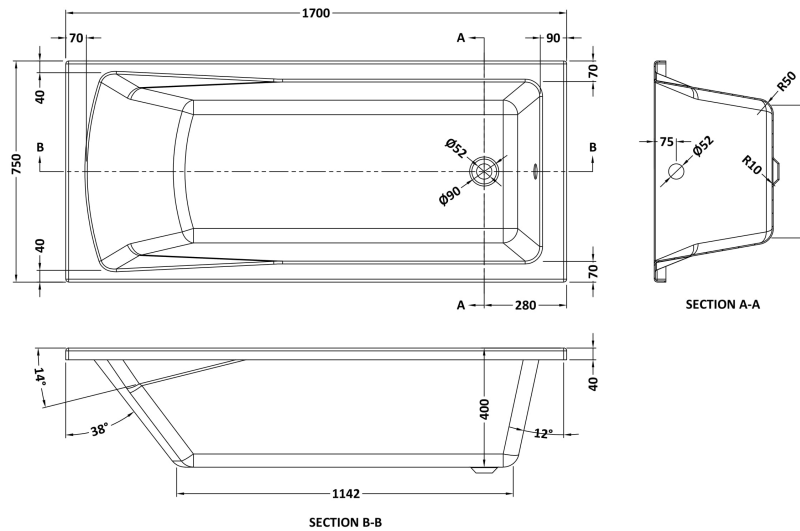

Sales Code: NBA410

Description: Square Se Bath & Leg Set 1700X750

Product Dimensions

Length (mm):	1700
Width (mm):	750
Depth (mm):	400
Nett Weight (kg):	18.8

Packaging Dimensions

Length (mm):	1700
Width (mm):	760
Depth (mm):	400
Gross Weight (kg):	18.8

Packaging Data

Box Colour:	Brown Cardboard Sleeve
Box Qty:	1
Label Size:	100 x 50
Label Colour:	White Label
Label Qty:	2

Outer Box Dimensions (If Applicable)

Length (mm):	
Width (mm):	
Height (mm):	
Gross Weight (kg):	
Barcode:	5055369006717

Product Details

Country of Origin:	Egypt
Fitting Instruction:	No
Certification:	FSC: CE & UKCA:
Material Colour Reference:	European White
Product Material:	Acrylic
Material Thickness:	4mm
Volume (Ltr):	200L
Displaced Capacity:	130L
Leg Set Included:	Legset Included
Waste Included:	Waste Not Included
Drilled/Undrilled:	Undrilled For Taps
Includes Grips:	No Grips Supplied
Embossed:	No
No of Tapholes:	None
Anti-Slip:	No