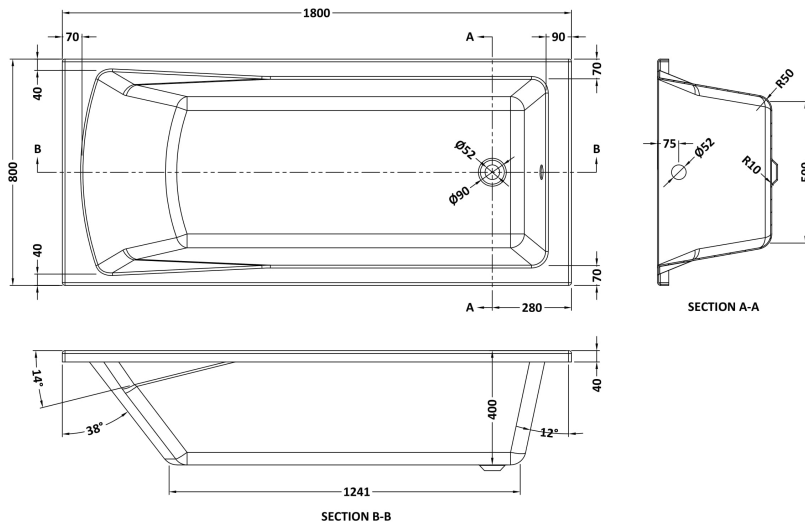

Sales Code: NBA414

Description: Square Se Bath & Leg Set 1800X800

Product Dimensions

Length (mm):	1800
Width (mm):	800
Depth (mm):	400
Nett Weight (kg):	20

Packaging Dimensions

Length (mm):	1800
Width (mm):	800
Depth (mm):	380
Gross Weight (kg):	20

Packaging Data

Box Colour:	Brown Cardboard Sleeve
Box Qty:	1
Label Size:	100 x 50
Label Colour:	White Label
Label Qty:	2

Outer Box Dimensions (If Applicable)

Length (mm):	
Width (mm):	
Height (mm):	
Gross Weight (kg):	
Barcode:	5055369006724

Product Details

Country of Origin:	Egypt
Fitting Instruction:	No
Certification:	FSC: CE & UKCA:
Material Colour Reference:	European White
Product Material:	Acrylic
Material Thickness:	4mm
Volume (Ltr):	218L
Displaced Capacity:	148L
Leg Set Included:	Legset Included
Waste Included:	Waste Not Included
Drilled/Undrilled:	Undrilled For Taps
Includes Grips:	No Grips Supplied
Embossed:	No
No of Tapholes:	None
Anti-Slip:	No