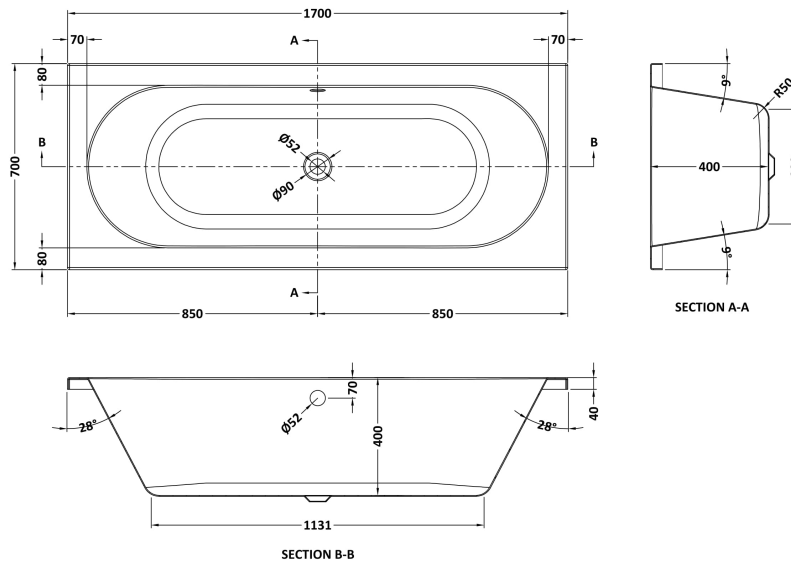

Sales Code: NBA509

Description: Round De Bath & Leg Set 1700X700

Product Dimensions

Length (mm):	1700
Width (mm):	700
Depth (mm):	400
Nett Weight (kg):	20

Packaging Dimensions

Length (mm):	1700
Width (mm):	700
Depth (mm):	420
Gross Weight (kg):	20

Packaging Data

Box Colour:	Brown Cardboard Sleeve
Box Qty:	1
Label Size:	100 x 50
Label Colour:	White Label
Label Qty:	2

Outer Box Dimensions (If Applicable)

Length (mm):	
Width (mm):	
Height (mm):	
Gross Weight (kg):	
Barcode:	5055369006663

Product Details

Country of Origin:	Egypt
Fitting Instruction:	No
Certification:	FSC: CE & UKCA:
Material Colour Reference:	European White
Product Material:	Acrylic
Material Thickness:	4mm
Volume (Ltr):	170L
Displaced Capacity:	100L
Leg Set Included:	Legset Included
Waste Included:	Waste Not Included
Drilled/Undrilled:	Undrilled For Taps
Includes Grips:	No Grips Supplied
Embossed:	No
No of Tapholes:	None
Anti-Slip:	No