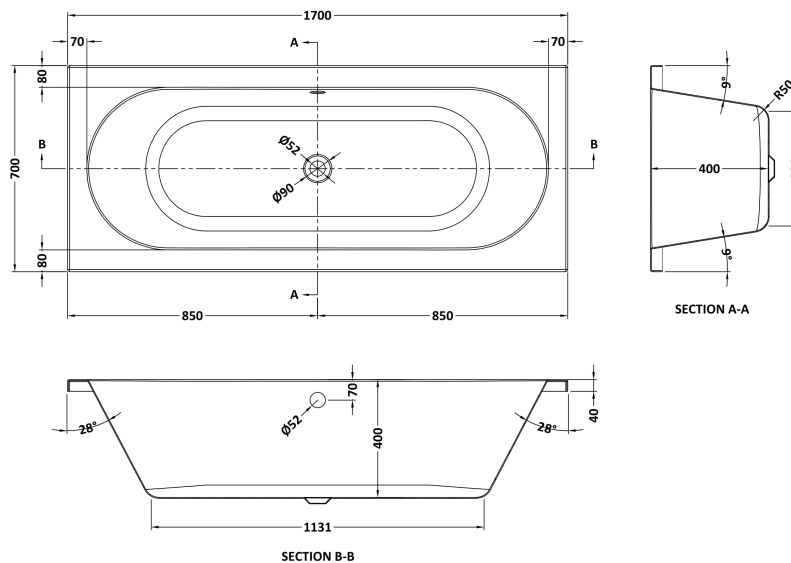

**Sales Code:** NBA509

**Description:** Round De Bath & Leg Set 1700X700

**Product Dimensions**

Length (mm):	1700
Width (mm):	700
Depth (mm):	400
Nett Weight (kg):	20

**Packaging Dimensions**

Length (mm):	1700
Width (mm):	700
Depth (mm):	420
Gross Weight (kg):	20

**Packaging Data**

Box Colour:	Brown Cardboard Sleeve
Box Qty:	1
Label Size:	100 x 50
Label Colour:	White Label
Label Qty:	2

**Outer Box Dimensions (If Applicable)**

Length (mm):	
Width (mm):	
Height (mm):	
Gross Weight (kg):	
Barcode:	5055369006663

**Product Details**

Country of Origin:	Egypt
Fitting Instruction:	No
Certification:	FSC: CE & UKCA:
Material Colour Reference:	European White
Product Material:	Acrylic
Material Thickness:	4mm
Volume (Ltr):	170L
Displaced Capacity:	100L
Leg Set Included:	Legset Included
Waste Included:	Waste Not Included
Drilled/Undrilled:	Undrilled For Taps
Includes Grips:	No Grips Supplied
Embossed:	No
No of Tapholes:	None
Anti-Slip:	No