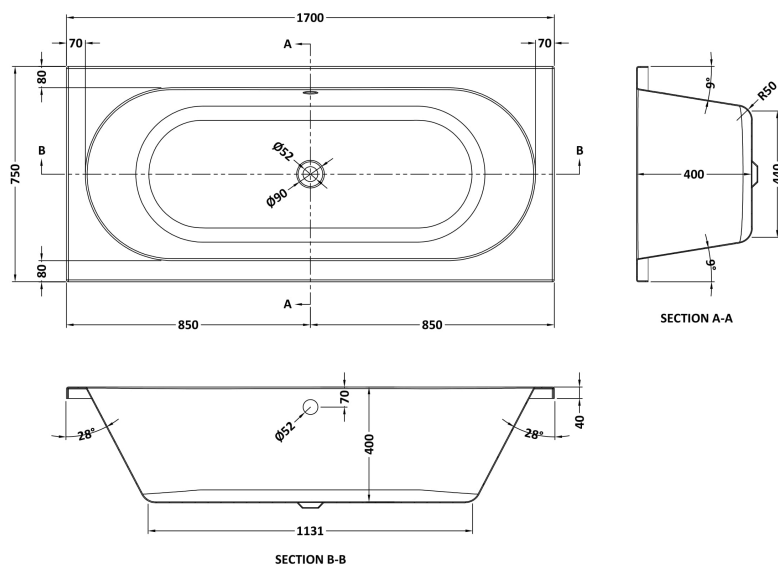

**Sales Code:** NBA510

**Description:** Round De Bath & Leg Set 1700X750

**Product Dimensions**

Length (mm):	1700
Width (mm):	750
Depth (mm):	400
Nett Weight (kg):	17.5

**Packaging Dimensions**

Length (mm):	1700
Width (mm):	750
Depth (mm):	420
Gross Weight (kg):	17.5

**Packaging Data**

Box Colour:	Brown Cardboard Sleeve
Box Qty:	1
Label Size:	100 x 50
Label Colour:	White Label
Label Qty:	2

**Outer Box Dimensions (If Applicable)**

Length (mm):	
Width (mm):	
Height (mm):	
Gross Weight (kg):	
Barcode:	5055369006670

**Product Details**

Country of Origin:	Egypt
Fitting Instruction:	No
Certification:	FSC: CE & UKCA:
Material Colour Reference:	European White
Product Material:	Acrylic
Material Thickness:	4mm
Volume (Ltr):	180L
Displaced Capacity:	110L
Leg Set Included:	Legset Included
Waste Included:	Waste Not Included
Drilled/Undrilled:	Undrilled For Taps
Includes Grips:	No Grips Supplied
Embossed:	No
No of Tapholes:	None
Anti-Slip:	No