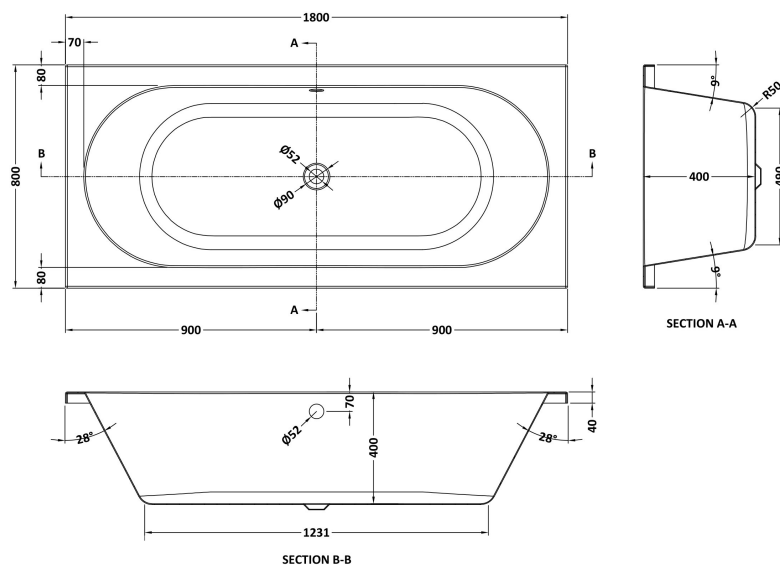

Sales Code: NBA514

Description: Round De Bath & Leg Set 1800X800

Product Dimensions

Length (mm):	1800
Width (mm):	800
Depth (mm):	400
Nett Weight (kg):	23

Packaging Dimensions

Length (mm):	1800
Width (mm):	800
Depth (mm):	420
Gross Weight (kg):	23

Packaging Data

Box Colour:	Brown Cardboard Sleeve
Box Qty:	1
Label Size:	100 x 50
Label Colour:	White Label
Label Qty:	2

Outer Box Dimensions (If Applicable)

Length (mm):	
Width (mm):	
Height (mm):	
Gross Weight (kg):	
Barcode:	5055369006687

Product Details

Country of Origin:	Egypt
Fitting Instruction:	No
Certification:	FSC: CE & UKCA:
Material Colour Reference:	European White
Product Material:	Acrylic
Material Thickness:	4mm
Volume (Ltr):	210L
Displaced Capacity:	140L
Leg Set Included:	Legset Included
Waste Included:	Waste Not Included
Drilled/Undrilled:	Undrilled For Taps
Includes Grips:	No Grips Supplied
Embossed:	No
No of Tapholes:	None
Anti-Slip:	No