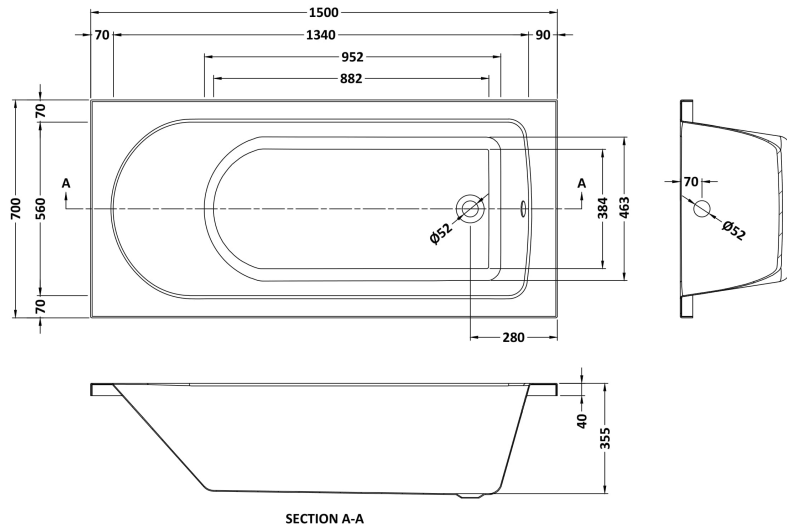

Sales Code: NBA605

Description: Standard Se Bath & Leg Set 1500X700

Product Dimensions

Length (mm):	1500
Width (mm):	700
Depth (mm):	355
Nett Weight (kg):	15

Packaging Dimensions

Length (mm):	1505
Width (mm):	715
Depth (mm):	400
Gross Weight (kg):	15

Packaging Data

Box Colour:	Brown Cardboard Sleeve
Box Qty:	1
Label Size:	100 x 50
Label Colour:	White Label
Label Qty:	2

Outer Box Dimensions (If Applicable)

Length (mm):	
Width (mm):	
Height (mm):	
Gross Weight (kg):	
Barcode:	5055369026104

Product Details

Country of Origin:	Egypt
Fitting Instruction:	No
Certification:	FSC: CE & UKCA:
Material Colour Reference:	European White
Product Material:	Acrylic
Material Thickness:	4mm
Volume (Ltr):	168L
Displaced Capacity:	98L
Leg Set Included:	Legset Included
Waste Included:	Waste Not Included
Drilled/Undrilled:	Undrilled For Taps
Includes Grips:	No Grips Supplied
Embossed:	No
No of Tapholes:	None
Anti-Slip:	No