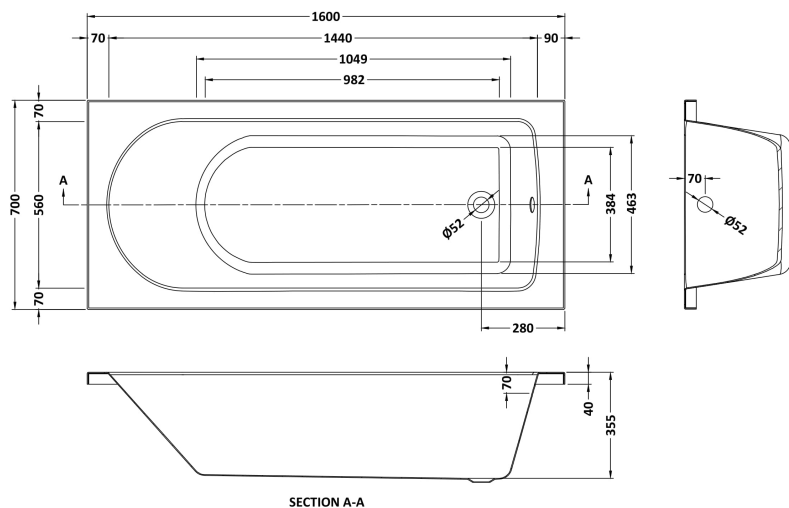

### Product Dimensions

Length (mm):	1600
Width (mm):	700
Depth (mm):	355
Nett Weight (kg):	16.2

### Packaging Dimensions

Length (mm):	1600
Width (mm):	700
Depth (mm):	400
Gross Weight (kg):	16.2

### Outer Box Dimensions (If Applicable)

Length (mm):	
Width (mm):	
Height (mm):	
Gross Weight (kg):	
Barcode:	5055369026111

### Product Details

Country of Origin:	Egypt
Fitting Instruction:	No
Certification:	FSC: CE & UKCA:
Material Colour Reference:	European White
Product Material:	Acrylic
Material Thickness:	4mm
Volume (Ltr):	168L
Displaced Capacity:	98L
Leg Set Included:	Legset Included
Waste Included:	Waste Not Included
Drilled/Undrilled:	Undrilled For Taps
Includes Grips:	No Grips Supplied
Embossed:	No
No of Tapholes:	None
Anti-Slip:	No