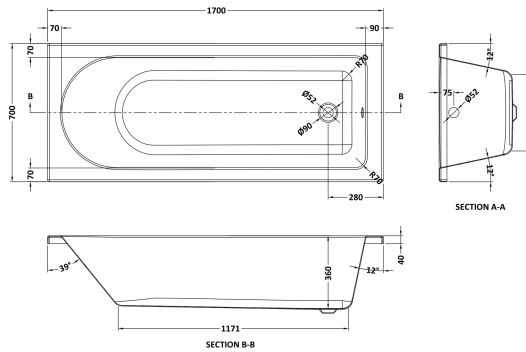

Sales Code: NBA609

Description: Standard Se Bath & Leg Set 1700X700

Product Dimensions

Length (mm):	1700
Width (mm):	700
Depth (mm):	355
Nett Weight (kg):	17

Packaging Dimensions

Length (mm):	1700
Width (mm):	720
Depth (mm):	400
Gross Weight (kg):	17

Packaging Data

Box Colour:	Brown Cardboard Sleeve
Box Qty:	1
Label Size:	100 x 50
Label Colour:	White Label
Label Qty:	2

Outer Box Dimensions (If Applicable)

Length (mm):	
Width (mm):	
Height (mm):	
Gross Weight (kg):	
Barcode:	5055369006649

Product Details

Country of Origin:	Egypt
Fitting Instruction:	No
Certification:	FSC: CE & UKCA:
Material Colour Reference:	European White
Product Material:	Acrylic
Material Thickness:	4mm
Volume (Ltr):	180L
Displaced Capacity:	110L
Leg Set Included:	Legset Included
Waste Included:	Waste Not Included
Drilled/Undrilled:	Undrilled For Taps
Includes Grips:	No Grips Supplied
Embossed:	No
No of Tapholes:	None
Anti-Slip:	No