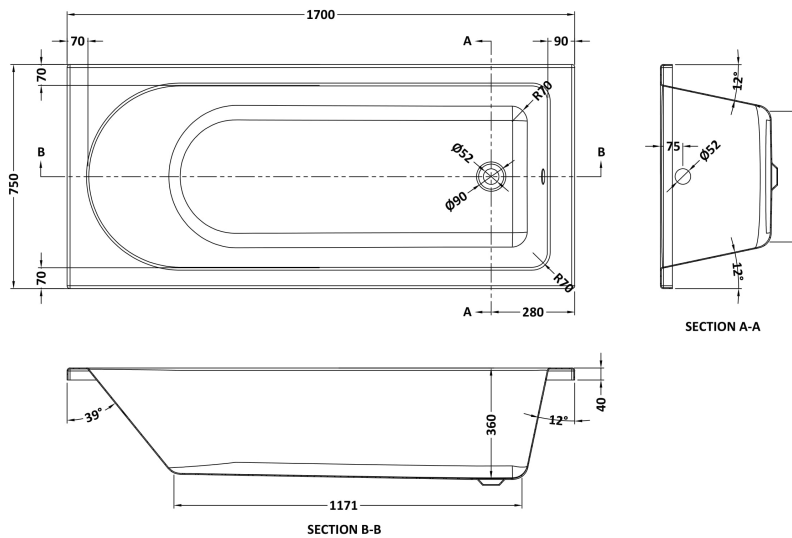

Sales Code: NBA610

Description: Standard Se Bath & Leg Set 1700X750

Product Dimensions

Length (mm):	1700
Width (mm):	750
Depth (mm):	355
Nett Weight (kg):	20

Packaging Dimensions

Length (mm):	1700
Width (mm):	750
Depth (mm):	380
Gross Weight (kg):	20

Packaging Data

Box Colour:	Brown Cardboard Sleeve
Box Qty:	1
Label Size:	100 x 50
Label Colour:	White Label
Label Qty:	2

Outer Box Dimensions (If Applicable)

Length (mm):	
Width (mm):	
Height (mm):	
Gross Weight (kg):	
Barcode:	5055369060108

Product Details

Country of Origin:	Egypt
Fitting Instruction:	No
Certification:	FSC: CE & UKCA:
Material Colour Reference:	European White
Product Material:	Acrylic
Material Thickness:	4mm
Volume (Ltr):	168L
Displaced Capacity:	98L
Leg Set Included:	Legset Included
Waste Included:	Waste Not Included
Drilled/Undrilled:	Undrilled For Taps
Includes Grips:	No Grips Supplied
Embossed:	No
No of Tapholes:	None
Anti-Slip:	No