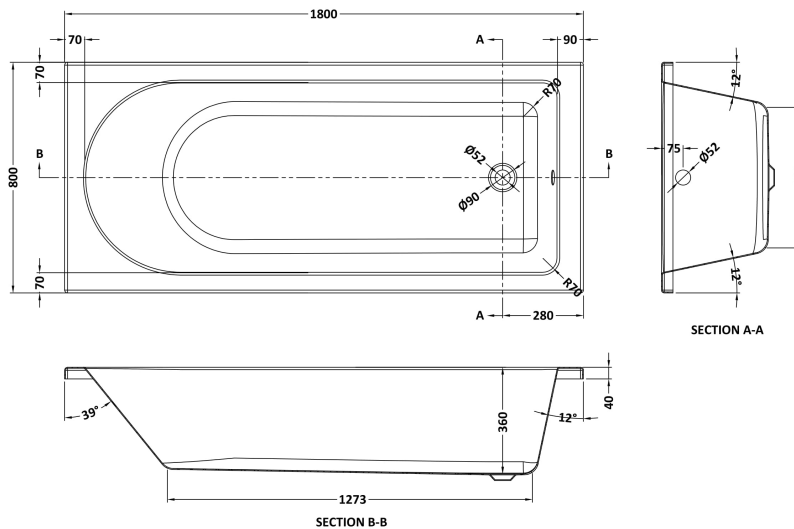

**Sales Code:** NBA614

**Description:** Standard Se Bath & Leg Set 1800X800

**Product Dimensions**

|                   |      |
|-------------------|------|
| Length (mm):      | 1800 |
| Width (mm):       | 800  |
| Depth (mm):       | 355  |
| Nett Weight (kg): | 22   |

**Packaging Dimensions**

|                    |      |
|--------------------|------|
| Length (mm):       | 1800 |
| Width (mm):        | 750  |
| Depth (mm):        | 380  |
| Gross Weight (kg): | 22   |

**Packaging Data**

|               |                        |
|---------------|------------------------|
| Box Colour:   | Brown Cardboard Sleeve |
| Box Qty:      | 1                      |
| Label Size:   | 100 x 50               |
| Label Colour: | White Label            |
| Label Qty:    | 2                      |

**Outer Box Dimensions (If Applicable)**

|                    |               |
|--------------------|---------------|
| Length (mm):       |               |
| Width (mm):        |               |
| Height (mm):       |               |
| Gross Weight (kg): |               |
| Barcode:           | 5055369060115 |