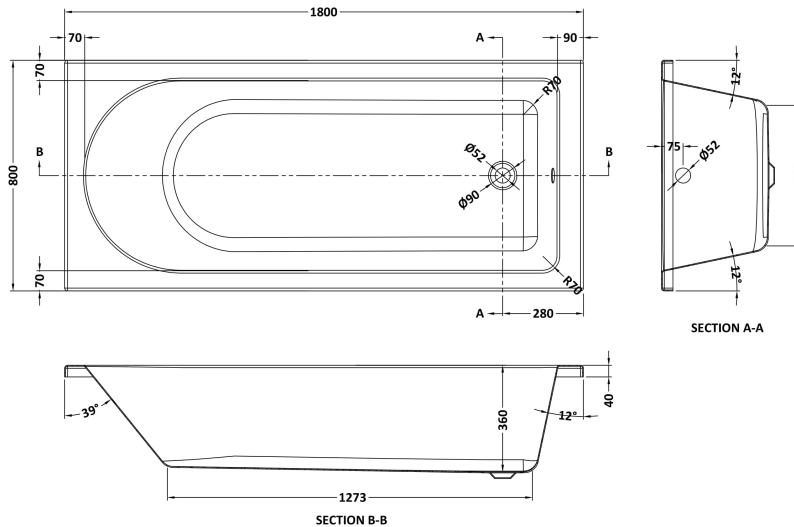

Sales Code: NBA614

Description: Standard Se Bath & Leg Set 1800X800

Product Dimensions

Length (mm):	1800
Width (mm):	800
Depth (mm):	355
Nett Weight (kg):	22

Packaging Dimensions

Length (mm):	1800
Width (mm):	750
Depth (mm):	380
Gross Weight (kg):	22

Packaging Data

Box Colour:	Brown Cardboard Sleeve
Box Qty:	1
Label Size:	100 x 50
Label Colour:	White Label
Label Qty:	2

Outer Box Dimensions (If Applicable)

Length (mm):	
Width (mm):	
Height (mm):	
Gross Weight (kg):	
Barcode:	5055369060115

Product Details

Country of Origin:	Egypt
Fitting Instruction:	No
Certification:	FSC: N/A CE & UKCA: Yes
Material Colour Reference:	European White
Product Material:	Acrylic
Material Thickness:	4mm
Volume (Ltr):	215L
Displaced Capacity:	145L
Leg Set Included:	Legset Included
Waste Included:	Waste Not Included
Drilled/Undrilled:	Undrilled For Taps
Includes Grips:	No Grips Supplied
Embossed:	No
No of Tapholes:	None
Anti-Slip:	No