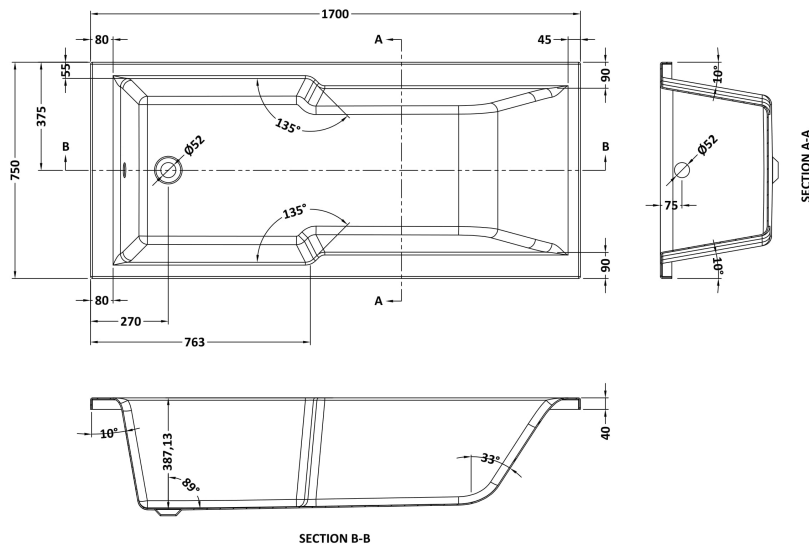

Sales Code: NBA710

Description: Square Straight Shower Bath 1700X750

Product Dimensions

Length (mm):	1700
Width (mm):	750
Depth (mm):	400
Nett Weight (kg):	18

Packaging Dimensions

Length (mm):	1700
Width (mm):	760
Depth (mm):	400
Gross Weight (kg):	18

Packaging Data

Box Colour:	Brown Cardboard Sleeve
Box Qty:	1
Label Size:	100 x 50
Label Colour:	White Label
Label Qty:	2

Outer Box Dimensions (If Applicable)

Length (mm):	
Width (mm):	
Height (mm):	
Gross Weight (kg):	
Barcode:	5056462687988

Product Details

Country of Origin:	Egypt
Fitting Instruction:	No
Certification:	FSC: CE & UKCA:
Material Colour Reference:	European White
Product Material:	Acrylic
Material Thickness:	4mm
Volume (Ltr):	190L
Displaced Capacity:	120L
Leg Set Included:	Legset Included
Waste Included:	Waste Not Included
Drilled/Undrilled:	Undrilled For Taps
Includes Grips:	No Grips Supplied
Embossed:	No
No of Tapholes:	None
Anti-Slip:	No