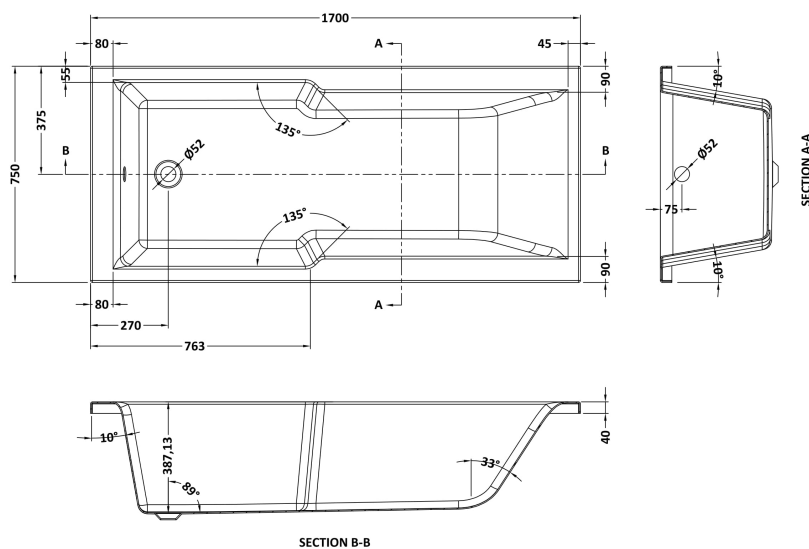

### Product Dimensions

Length (mm):	1700
Width (mm):	750
Depth (mm):	400
Nett Weight (kg):	18

### Packaging Dimensions

Length (mm):	1700
Width (mm):	760
Depth (mm):	400
Gross Weight (kg):	18

### Outer Box Dimensions (If Applicable)

Length (mm):	
Width (mm):	
Height (mm):	
Gross Weight (kg):	
Barcode:	5056462687988

### Product Details

Country of Origin:	Egypt
Fitting Instruction:	No
Certification:	FSC: CE & UKCA:
Material Colour Reference:	European White
Product Material:	Acrylic
Material Thickness:	4mm
Volume (Ltr):	190L
Displaced Capacity:	120L
Leg Set Included:	Legset Included
Waste Included:	Waste Not Included
Drilled/Undrilled:	Undrilled For Taps
Includes Grips:	No Grips Supplied
Embossed:	No
No of Tapholes:	None
Anti-Slip:	No