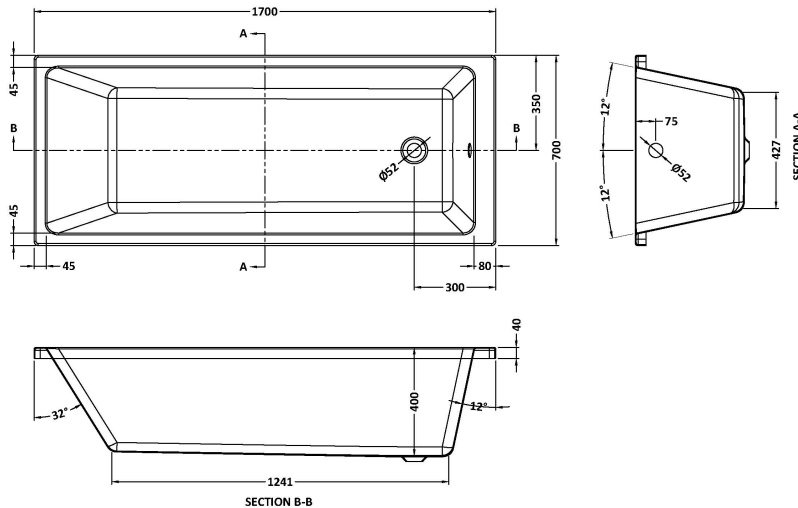

Sales Code: NBA809

Description: Thin Edge Se Bath & Legs 1700X700

Product Dimensions

Length (mm):	1700
Width (mm):	700
Depth (mm):	400
Nett Weight (kg):	21

Packaging Dimensions

Length (mm):	1770
Width (mm):	710
Depth (mm):	420
Gross Weight (kg):	21

Packaging Data

Box Colour:	Brown Cardboard Sleeve
Box Qty:	1
Label Size:	192 x 38
Label Colour:	White Label
Label Qty:	2

Outer Box Dimensions (If Applicable)

Length (mm):	
Width (mm):	
Height (mm):	
Gross Weight (kg):	
Barcode:	5056462692197

Product Details

Country of Origin:	Egypt
Fitting Instruction:	No
Certification:	FSC: CE & UKCA:
Material Colour Reference:	European White
Product Material:	Acrylic
Material Thickness:	4mm
Volume (Ltr):	200L
Displaced Capacity:	130L
Leg Set Included:	Legset Included
Waste Included:	Waste Not Included
Drilled/Undrilled:	Undrilled For Taps
Includes Grips:	No Grips Supplied
Embossed:	No
No of Tapholes:	None
Anti-Slip:	No