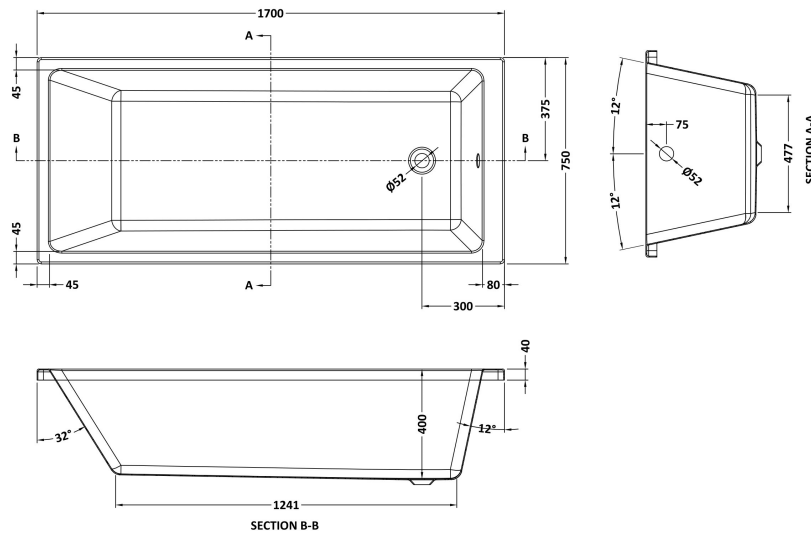

Sales Code: NBA810

Description: Thin Edge Se Bath & Legs 1700X750

Product Dimensions

Length (mm):	1700
Width (mm):	750
Depth (mm):	400
Nett Weight (kg):	23

Packaging Dimensions

Length (mm):	1770
Width (mm):	710
Depth (mm):	420
Gross Weight (kg):	23

Packaging Data

Box Colour:	Brown Cardboard Sleeve
Box Qty:	1
Label Size:	192 x 38
Label Colour:	White Label
Label Qty:	2

Outer Box Dimensions (If Applicable)

Length (mm):	
Width (mm):	
Height (mm):	
Gross Weight (kg):	
Barcode:	5056678435663

Product Details

Country of Origin:	Egypt
Fitting Instruction:	No
Certification:	FSC: CE & UKCA:
Material Colour Reference:	European White
Product Material:	Acrylic
Material Thickness:	4mm
Volume (Ltr):	200L
Displaced Capacity:	130L
Leg Set Included:	Legset Included
Waste Included:	Waste Not Included
Drilled/Undrilled:	Undrilled For Taps
Includes Grips:	No Grips Supplied
Embossed:	No
No of Tapholes:	None
Anti-Slip:	No