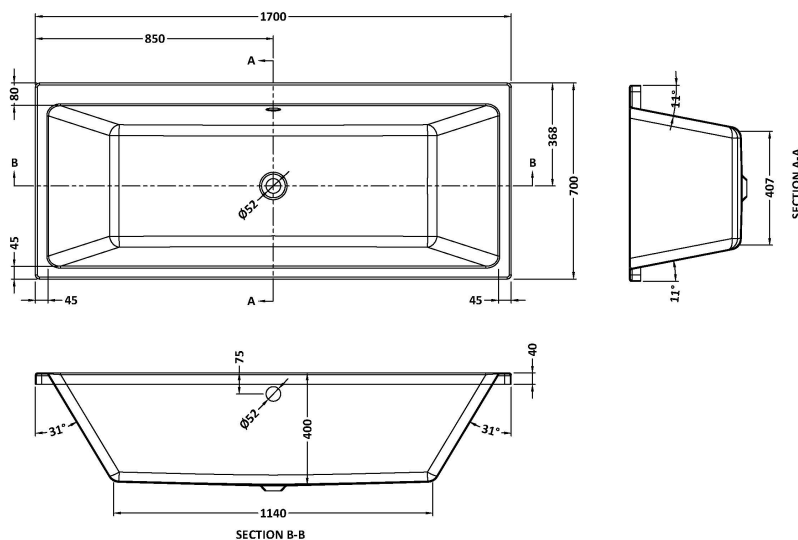

Sales Code: NBA909

Description: Thin Edge De Bath & Legs 1700X700

Product Dimensions

Length (mm):	1700
Width (mm):	700
Depth (mm):	400
Nett Weight (kg):	21

Packaging Dimensions

Length (mm):	1770
Width (mm):	710
Depth (mm):	420
Gross Weight (kg):	21

Packaging Data

Box Colour:	Brown Cardboard Sleeve
Box Qty:	1
Label Size:	192 x 38
Label Colour:	White Label
Label Qty:	2

Outer Box Dimensions (If Applicable)

Length (mm):	
Width (mm):	
Height (mm):	
Gross Weight (kg):	
Barcode:	5056462695013

Product Details

Country of Origin:	Egypt
Fitting Instruction:	No
Certification:	FSC: CE & UKCA:
Material Colour Reference:	European White
Product Material:	Acrylic
Material Thickness:	4mm
Volume (Ltr):	180L
Displaced Capacity:	110L
Leg Set Included:	Legset Included
Waste Included:	Waste Not Included
Drilled/Undrilled:	Undrilled For Taps
Includes Grips:	No Grips Supplied
Embossed:	No
No of Tapholes:	None
Anti-Slip:	No