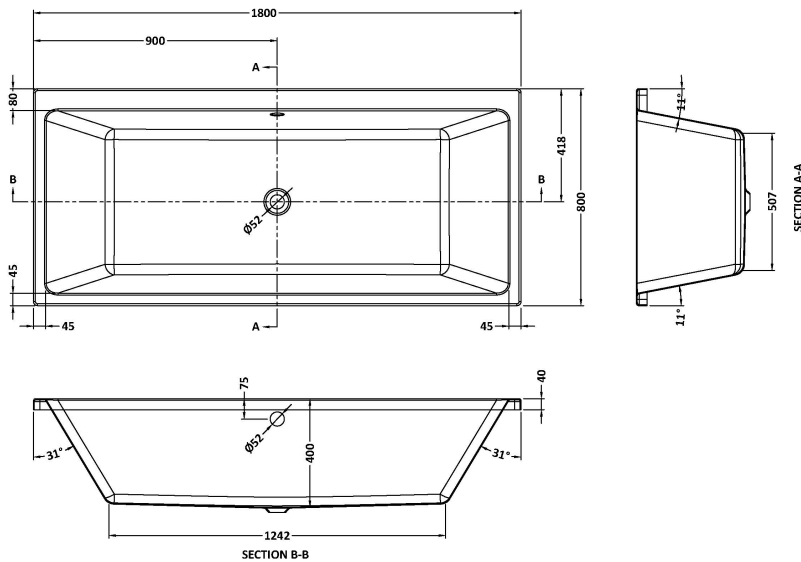

Sales Code: NBA914

Description: Thin Edge De Bath & Legs 1800X800

Product Dimensions

Length (mm):	1800
Width (mm):	800
Depth (mm):	400
Nett Weight (kg):	22

Packaging Dimensions

Length (mm):	1870
Width (mm):	810
Depth (mm):	420
Gross Weight (kg):	22

Packaging Data

Box Colour:	Brown Cardboard Sleeve
Box Qty:	1
Label Size:	192 x 38
Label Colour:	White Label
Label Qty:	2

Outer Box Dimensions (If Applicable)

Length (mm):	
Width (mm):	
Height (mm):	
Gross Weight (kg):	
Barcode:	5056462695020

Product Details

Country of Origin:	Egypt
Fitting Instruction:	No
Certification:	FSC: CE & UKCA:
Material Colour Reference:	European White
Product Material:	Acrylic
Material Thickness:	4mm
Volume (Ltr):	235L
Displaced Capacity:	165L
Leg Set Included:	Legset Included
Waste Included:	Waste Not Included
Drilled/Undrilled:	Undrilled For Taps
Includes Grips:	No Grips Supplied
Embossed:	No
No of Tapholes:	None
Anti-Slip:	No