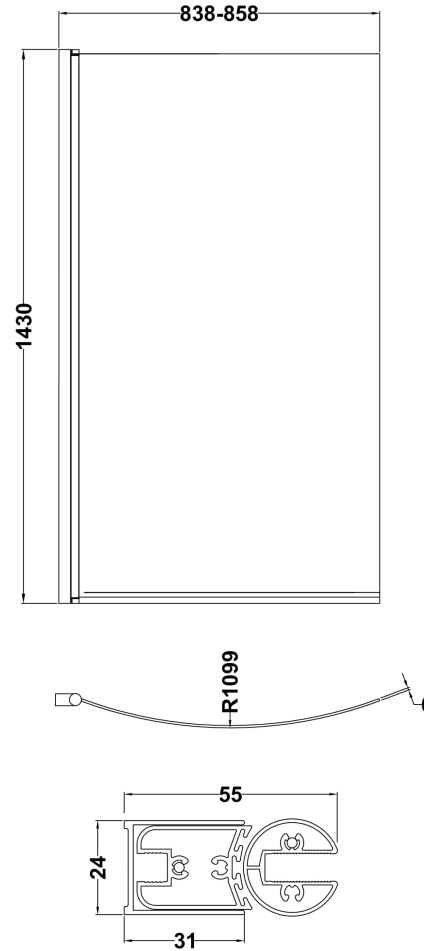

### Product Dimensions

Height (mm):	1430
Width (mm):	858
Depth (mm):	38
Nett Weight (kg):	20

### Packaging Dimensions

Height (mm):	50
Width (mm):	895
Length (mm):	1435
Gross Weight (kg):	20.7

### Outer Box Dimensions (If Applicable)

Height (mm):	
Width (mm):	
Depth (mm):	
Length (mm):	
Gross Weight (kg):	
Barcode:	5055369001798

### Product Details

Country of Origin:	China
Fitting Instruction:	No
CE & UKCA:	Yes
Profile Material:	Aluminium
Profile Finish:	Chrome
Adjustments (mm):	838 - 858
Entry Width (mm):	N/A
Swing In Dim (mm):	780mm
Swing Out Dim (mm):	780mm
Radius (mm):	1099 mm
Glass Thickness (mm):	6
Easy Fit:	No
Easy Clean:	No
Handle Style:	Not Applicable
Handle Material:	Not Applicable
Enclosure Design:	Frameless
Wheel Type:	Not Applicable
Support Bar Included:	Support Bar Not Included
Extras:	None