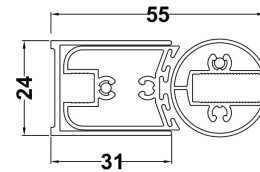

### Product Dimensions

Height (mm):	1433
Width (mm):	858
Depth (mm):	38
Nett Weight (kg):	20.2

### Packaging Dimensions

Height (mm):	60
Width (mm):	930
Length (mm):	1460
Gross Weight (kg):	20.9

### Outer Box Dimensions (If Applicable)

Height (mm):	
Width (mm):	
Depth (mm):	
Length (mm):	
Gross Weight (kg):	
Barcode:	5055369001033

### Product Details

Country of Origin:	China
Fitting Instruction:	No
CE & UKCA:	Yes
Profile Material:	Aluminium
Profile Finish:	Chrome
Adjustments (mm):	838mm-858mm
Entry Width (mm):	N/A
Swing In Dim (mm):	780mm
Swing Out Dim (mm):	780mm
Radius (mm):	1099 mm
Glass Thickness (mm):	6
Easy Fit:	No
Easy Clean:	No
Handle Style:	Not Applicable
Handle Material:	Not Applicable
Enclosure Design:	Frameless
Wheel Type:	Not Applicable
Support Bar Included:	Support Bar Not Included
Extras:	Towel Rail