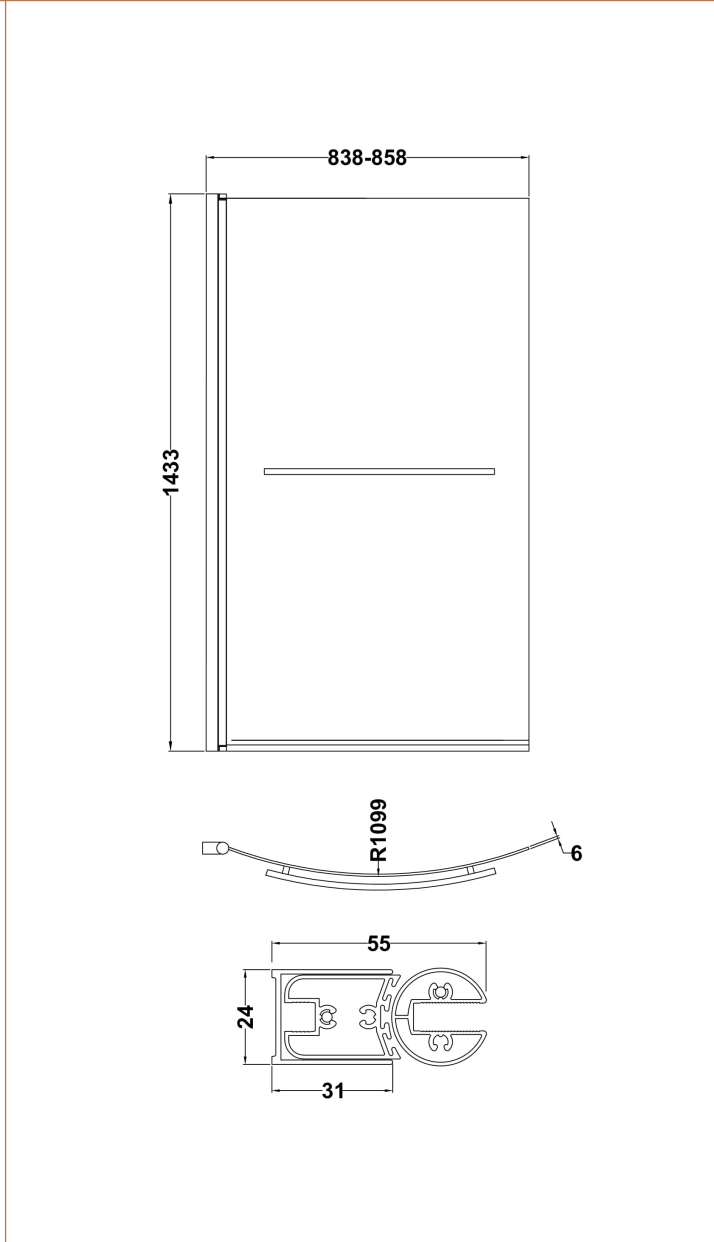

### Product Dimensions

Height (mm):	1433
Width (mm):	858
Depth (mm):	38
Nett Weight (kg):	20.2

### Packaging Dimensions

Height (mm):	60
Width (mm):	930
Length (mm):	1460
Gross Weight (kg):	20.9

### Outer Box Dimensions (If Applicable)

Height (mm):	
Width (mm):	
Depth (mm):	
Length (mm):	
Gross Weight (kg):	
Barcode:	5055369001033

### Product Details

Country of Origin:	China
Fitting Instruction:	No
CE & UKCA:	Yes
Profile Material:	Aluminium
Profile Finish:	Chrome
Adjustments (mm):	838mm-858mm
Entry Width (mm):	N/A
Swing In Dim (mm):	780mm
Swing Out Dim (mm):	780mm
Radius (mm):	1099 mm
Glass Thickness (mm):	6
Easy Fit:	No
Easy Clean:	No
Handle Style:	Not Applicable
Handle Material:	Not Applicable
Enclosure Design:	Frameless
Wheel Type:	Not Applicable
Support Bar Included:	Support Bar Not Included
Extras:	Towel Rail