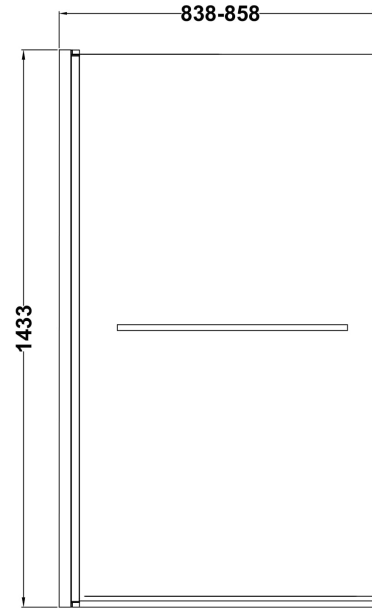

Sales Code: NBBSR1

Description: B Bath Screen, Rail (6)

### Product Dimensions

Height (mm):	1433
Width (mm):	858
Depth (mm):	38
Nett Weight (kg):	20.2

### Packaging Dimensions

Height (mm):	60
Width (mm):	930
Length (mm):	1460
Gross Weight (kg):	20.9

### Outer Box Dimensions (If Applicable)

Height (mm):	
Width (mm):	
Depth (mm):	
Length (mm):	
Gross Weight (kg):	
Barcode:	5055369001033