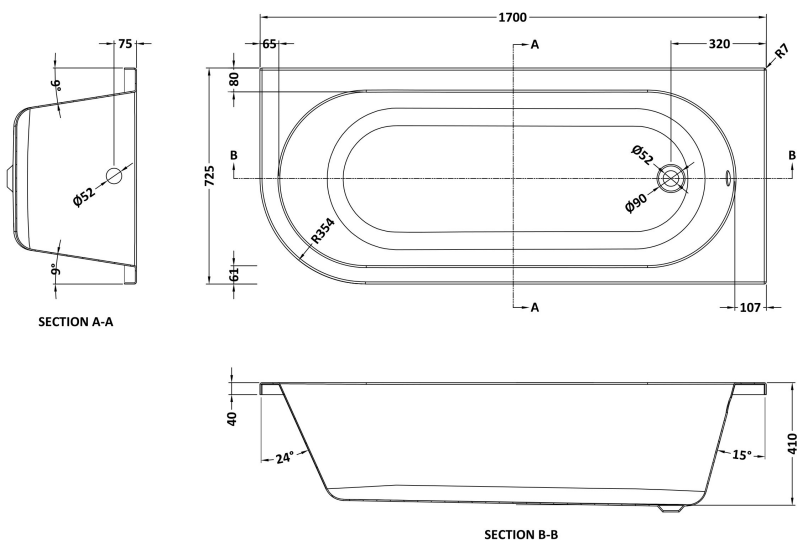

Sales Code: NBH209R

Description: Rh Btw Corner Bath & Legs (No Panel)

Product Dimensions

Length (mm):	725
Width (mm):	1700
Depth (mm):	410
Nett Weight (kg):	28

Packaging Dimensions

Length (mm):	1700
Width (mm):	725
Depth (mm):	400
Gross Weight (kg):	28

Packaging Data

Box Colour:	Brown Cardboard Sleeve
Box Qty:	1
Label Size:	80 x 40
Label Colour:	White Label
Label Qty:	2

Outer Box Dimensions (If Applicable)

Length (mm):	
Width (mm):	
Height (mm):	
Gross Weight (kg):	
Barcode:	5055275894545

Product Details

Country of Origin:	Egypt
Fitting Instruction:	No
Certification:	FSC: No CE & UKCA: Yes
Material Colour Reference:	European White
Product Material:	Acrylic
Material Thickness:	4mm
Volume (Ltr):	195L
Displaced Capacity:	120L
Leg Set Included:	Legset Included
Waste Included:	Waste Not Included
Drilled/Undrilled:	Undrilled For Taps
Includes Grips:	Not Applicable
Embossed:	No
No of Tapholes:	None
Anti-Slip:	No