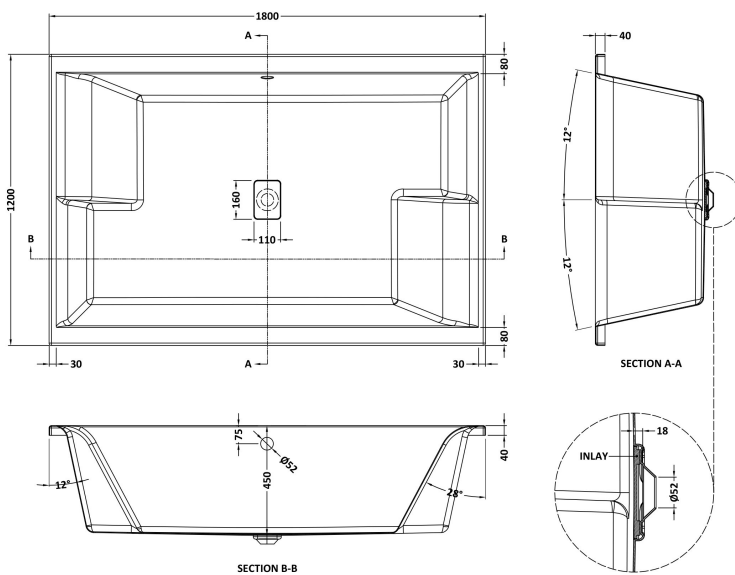

Sales Code: NBI1812

Description: 1800 X 1200 Large Inset Bath & Legs

Packaging Details

Barcode: 5056678435731

Sales Code: NBI1812NL

Description: 1800 X 1200 Large Inset Bath Only

Product Dimensions

Length (mm):	1800
Width (mm):	1200
Depth (mm):	630
Nett Weight (kg):	55

Packaging Dimensions

Length (mm):	1800
Width (mm):	1200
Depth (mm):	630
Gross Weight (kg):	55

Packaging Data

Box Colour:	Brown Cardboard Sleeve
Box Qty:	1
Label Size:	192 x 38
Label Colour:	White Label
Label Qty:	1

Outer Box Dimensions (If Applicable)

Length (mm):	
Width (mm):	
Height (mm):	
Gross Weight (kg):	
Barcode:	5056678463260

Product Details

Country of Origin:	Egypt
Fitting Instruction:	No
Certification:	FSC: CE & UKCA:
Material Colour Reference:	European White
Product Material:	Acrylic
Material Thickness:	4mm
Volume (Ltr):	440 L
Displaced Capacity:	370L
Leg Set Included:	Legset Not Included
Waste Included:	Waste Not Included
Drilled/Undrilled:	Undrilled For Taps
Includes Grips:	No Grips Supplied
Embossed:	No
No of Tapholes:	None
Anti-Slip:	No

Sales Code: NBI001

Description: Leg Set For Large Inset Bath

Product Dimensions

Length (mm):
 Width (mm):
 Depth (mm):
 Nett Weight (kg): 2.5

Packaging Dimensions

Length (mm): 665
 Width (mm): 55
 Depth (mm): 42
 Gross Weight (kg): 2.5