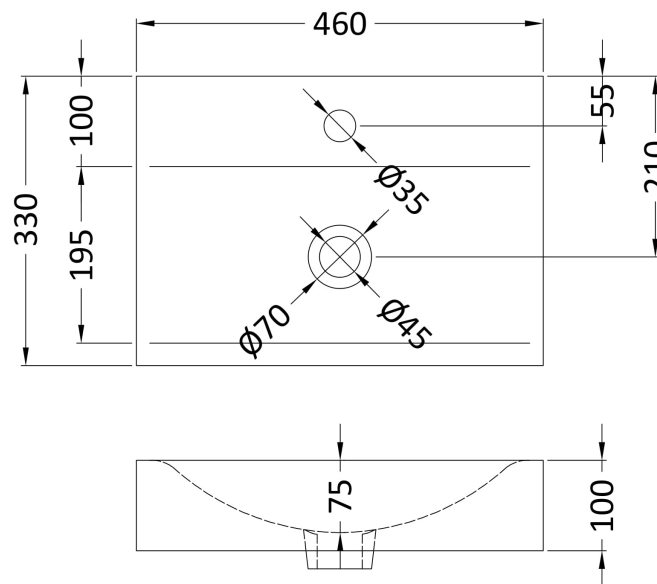

Sales Code: NBV002

Description: Cubix / Washstand Vessel

Product Dimensions

| | |
|-------------------|-----|
| Height (mm): | 100 |
| Width (mm): | 460 |
| Depth (mm): | 330 |
| Nett Weight (kg): | 8.7 |

Packaging Dimensions

| | |
|--------------------|-----|
| Height (mm): | 140 |
| Width (mm): | 470 |
| Depth (mm): | 340 |
| Gross Weight (kg): | 8.9 |

Packaging Data

| | |
|---------------|-------------------------------|
| Box Colour: | Brown Cardboard Box - Printed |
| Box Qty: | 1 |
| Label Size: | 100 x 50 |
| Label Colour: | White Label |
| Label Qty: | 2 |

Outer Box Dimensions (If Applicable)

| | |
|--------------------|---------------|
| Height (mm): | |
| Width (mm): | |
| Depth (mm): | |
| Gross Weight (kg): | |
| Barcode: | 5055146194484 |

Product Details

Cisterns: Operating Type: Not Applicable Fittings: Not Applicable
Lever Type: Not Applicable

Basins: Tap Hole: One Taphole Chain Stay Hole: No
Template: Not Required Waste Type Req: Unslotted
Overflow Inc: No Overflow Cover: No
Inner Bowl Depth (mm): 80mm