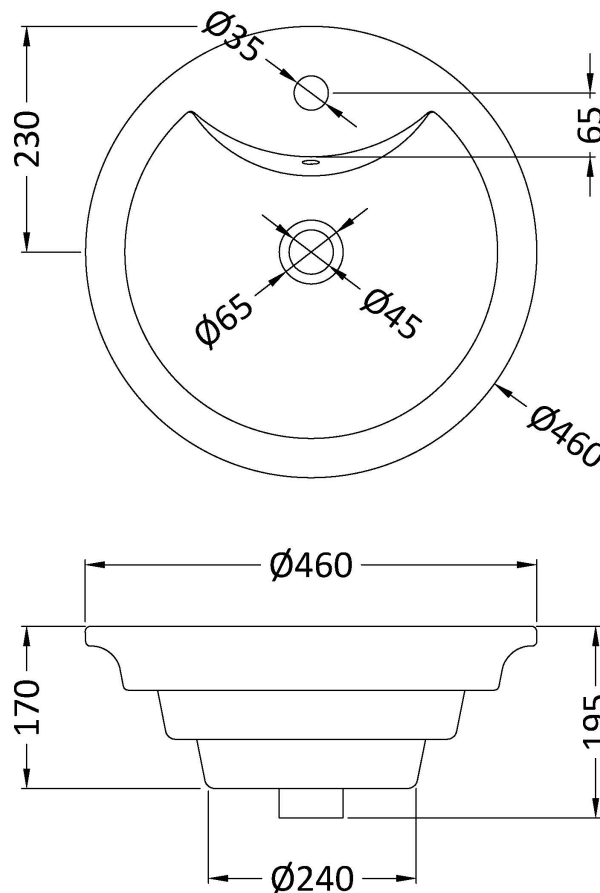

Sales Code: NBV006

Description: White Round Ceramic Basin

### Product Dimensions

|                   |      |
|-------------------|------|
| Height (mm):      | 195  |
| Width (mm):       | 460  |
| Depth (mm):       | 460  |
| Nett Weight (kg): | 9.65 |

### Packaging Dimensions

|                    |      |
|--------------------|------|
| Height (mm):       | 230  |
| Width (mm):        | 480  |
| Depth (mm):        | 480  |
| Gross Weight (kg): | 9.85 |

### Outer Box Dimensions (If Applicable)

|                    |               |
|--------------------|---------------|
| Height (mm):       |               |
| Width (mm):        |               |
| Depth (mm):        |               |
| Gross Weight (kg): |               |
| Barcode:           | 5055146194439 |